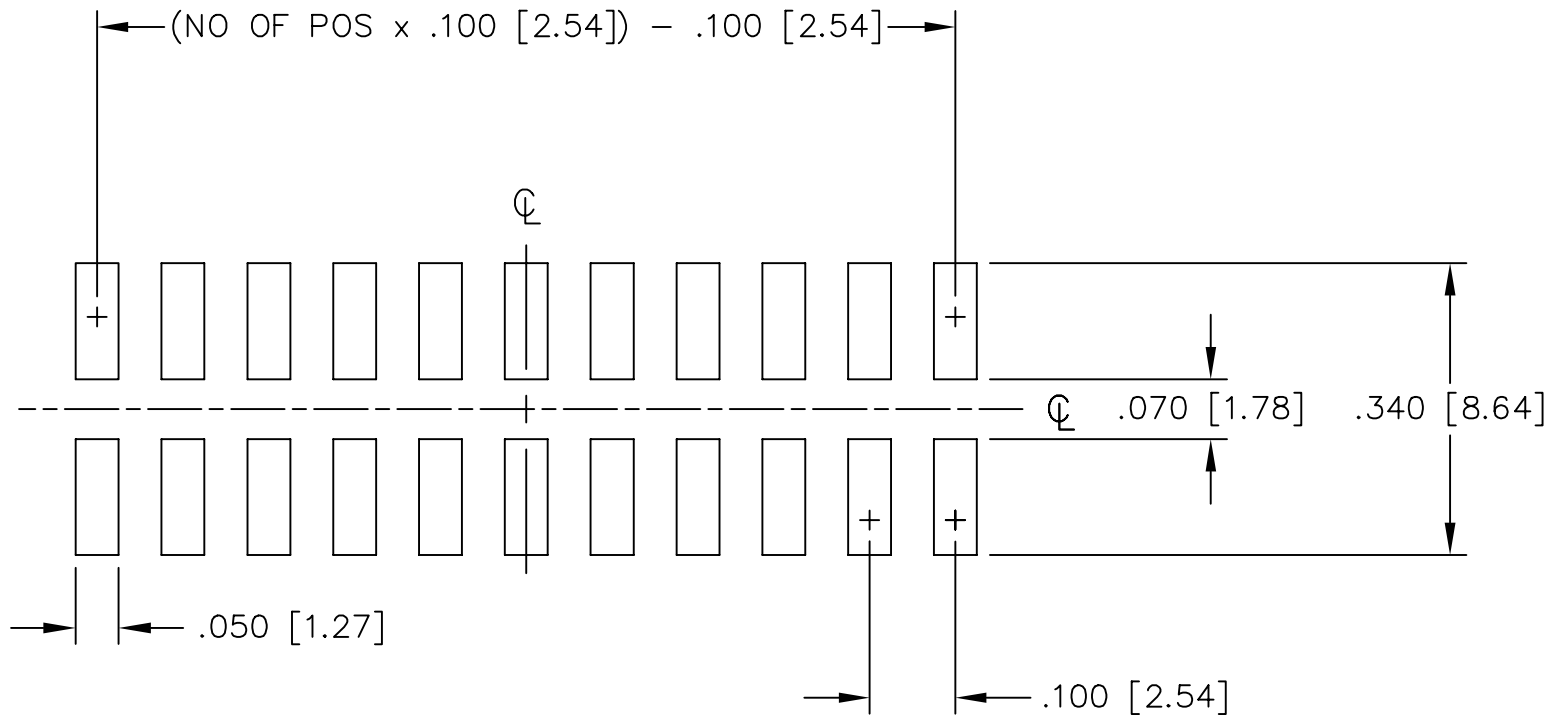

**THE DATASHEET OF
SSW-105-22-G-S-VS**

RECOMMENDED P.C.B. LAYOUT FOR SSW-DVS

REV. A

MISC\MKTG\FOOTPRINT
SSW-DVS

810 PROGRESS BLVD. NEW ALBANY, INDIANA 47150
PHONE (812) 944-6733 P.O. BOX 1147

PLOT SCALE: 1 = .15

Looking for pricing, stock, or lifecycle information?

Click below to explore more details on WIN SOURCE:

 [View SSW-105-22-G-S-VS on WIN SOURCE](#)

 [Samtec Inc. Information](#)

Optimize Your Supply Chain with WIN SOURCE Solutions