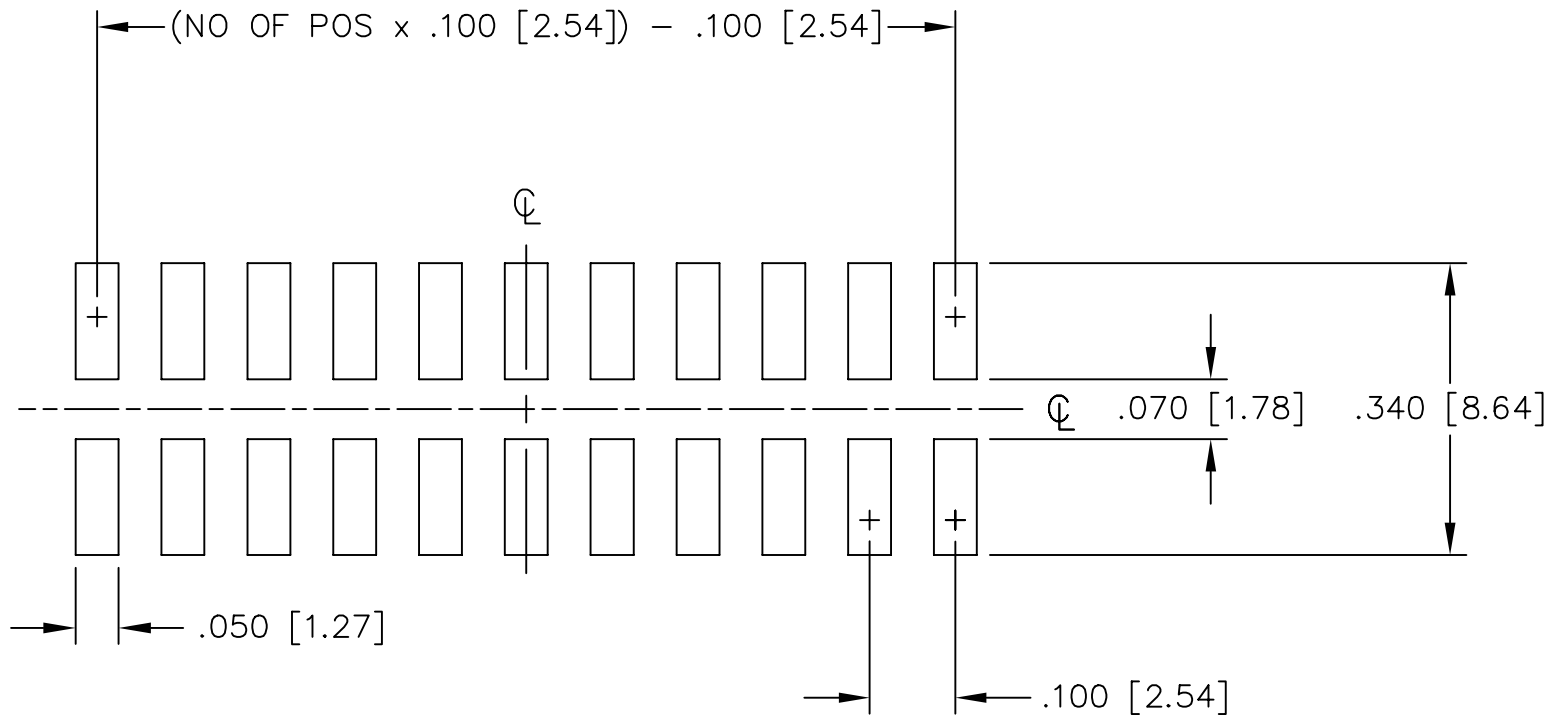

**THE DATASHEET OF
SSW-105-22-F-D-VS**

RECOMMENDED P.C.B. LAYOUT FOR SSW-DVS

REV. A

MISC\MKTG\FOOTPRINT
SSW-DVS

810 PROGRESS BLVD. NEW ALBANY, INDIANA 47150
PHONE (812) 944-6733 P.O. BOX 1147

PLOT SCALE: 1 = .15

Looking for pricing, stock, or lifecycle information?

Click below to explore more details on WIN SOURCE:

-  [View SSW-105-22-F-D-VS on WIN SOURCE](#)
-  [Samtec Inc. Information](#)

Optimize Your Supply Chain with WIN SOURCE Solutions