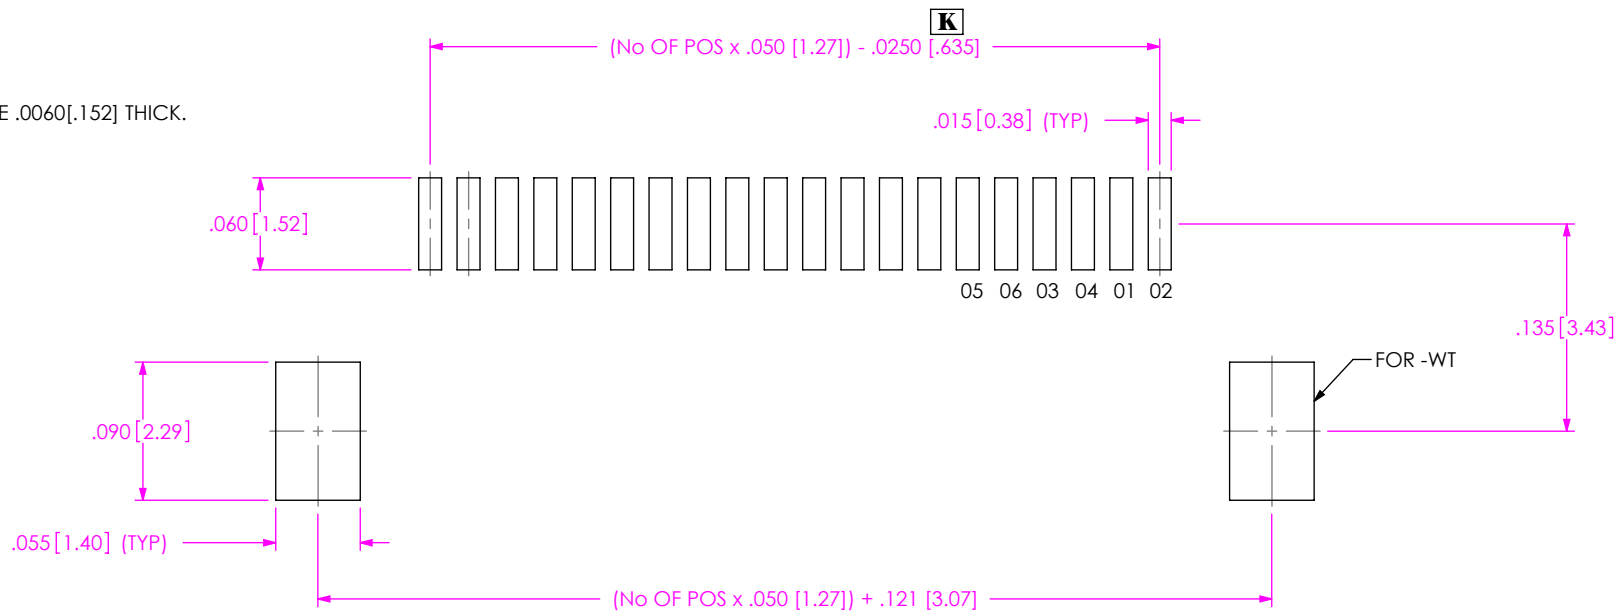

FIG. 1  
SFMH-1XX-XX-XX-D-XX-XX

INDICATES BOARD EDGE

FIG. 2  
SFMH-1XX-XX-XX-D-WT-XX

**PROPRIETARY NOTE**  
THIS DOCUMENT CONTAINS INFORMATION  
CONFIDENTIAL AND PROPRIETARY TO  
SAMTEC, INC. AND SHALL NOT BE REPRODUCED  
OR TRANSFERRED TO OTHER DOCUMENTS OR  
DISCLOSED TO OTHERS OR USED FOR ANY  
PURPOSE OTHER THAN THAT WHICH IT WAS  
OBTAINED WITHOUT THE EXPRESSED WRITTEN  
CONSENT OF SAMTEC, INC.

NOTE:  
STENCIL TO BE .0060[.152] THICK.

FIG. 4  
SFMH-1XX-XX-XX-D-WT-XX

**PROPRIETARY NOTE**  
THIS DOCUMENT CONTAINS INFORMATION  
CONFIDENTIAL AND PROPRIETARY TO  
SAMTEC, INC. AND SHALL NOT BE REPRODUCED  
OR TRANSFERRED TO OTHER DOCUMENTS OR  
DISCLOSED TO OTHERS OR USED FOR ANY  
PURPOSE OTHER THAN THAT WHICH IT WAS  
OBTAINED WITHOUT THE EXPRESSED WRITTEN  
CONSENT OF SAMTEC, INC.