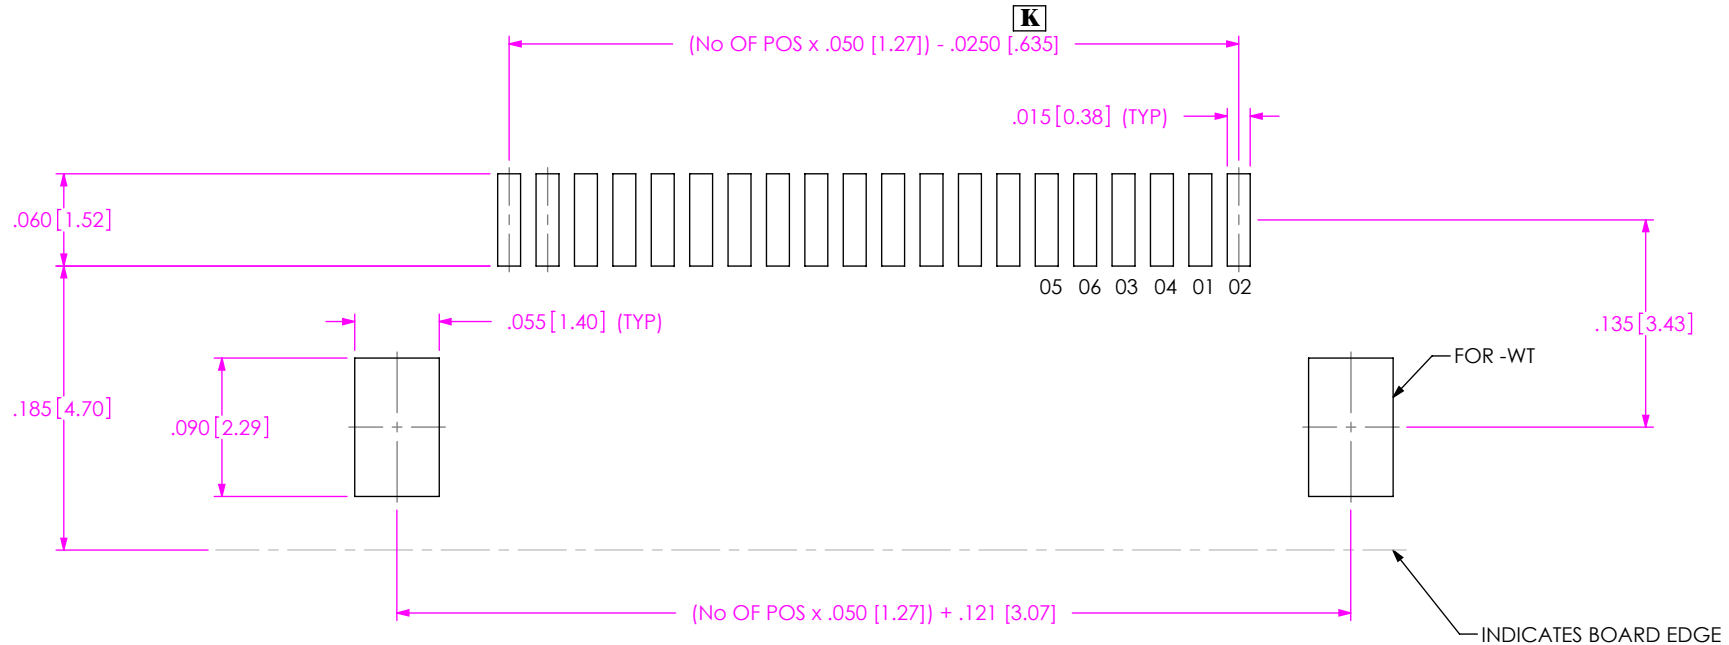

FIG. 1  
SFMH-1XX-XX-XX-D-XX-XX

INDICATES BOARD EDGE

FIG. 2  
SFMH-1XX-XX-XX-D-WT-XX

**PROPRIETARY NOTE**  
THIS DOCUMENT CONTAINS INFORMATION  
CONFIDENTIAL AND PROPRIETARY TO  
SAMTEC, INC. AND SHALL NOT BE REPRODUCED  
OR TRANSFERRED TO OTHER DOCUMENTS OR  
DISCLOSED TO OTHERS OR USED FOR ANY  
PURPOSE OTHER THAN THAT WHICH IT WAS  
OBTAINED WITHOUT THE EXPRESSED WRITTEN  
CONSENT OF SAMTEC, INC.

NOTE:  
STENCIL TO BE .0060[.152] THICK.

FIG. 4  
SFMH-1XX-XX-XX-D-WT-XX

**PROPRIETARY NOTE**  
THIS DOCUMENT CONTAINS INFORMATION  
CONFIDENTIAL AND PROPRIETARY TO  
SAMTEC, INC. AND SHALL NOT BE REPRODUCED  
OR TRANSFERRED TO OTHER DOCUMENTS OR  
DISCLOSED TO OTHERS OR USED FOR ANY  
PURPOSE OTHER THAN THAT WHICH IT WAS  
OBTAINED WITHOUT THE EXPRESSED WRITTEN  
CONSENT OF SAMTEC, INC.