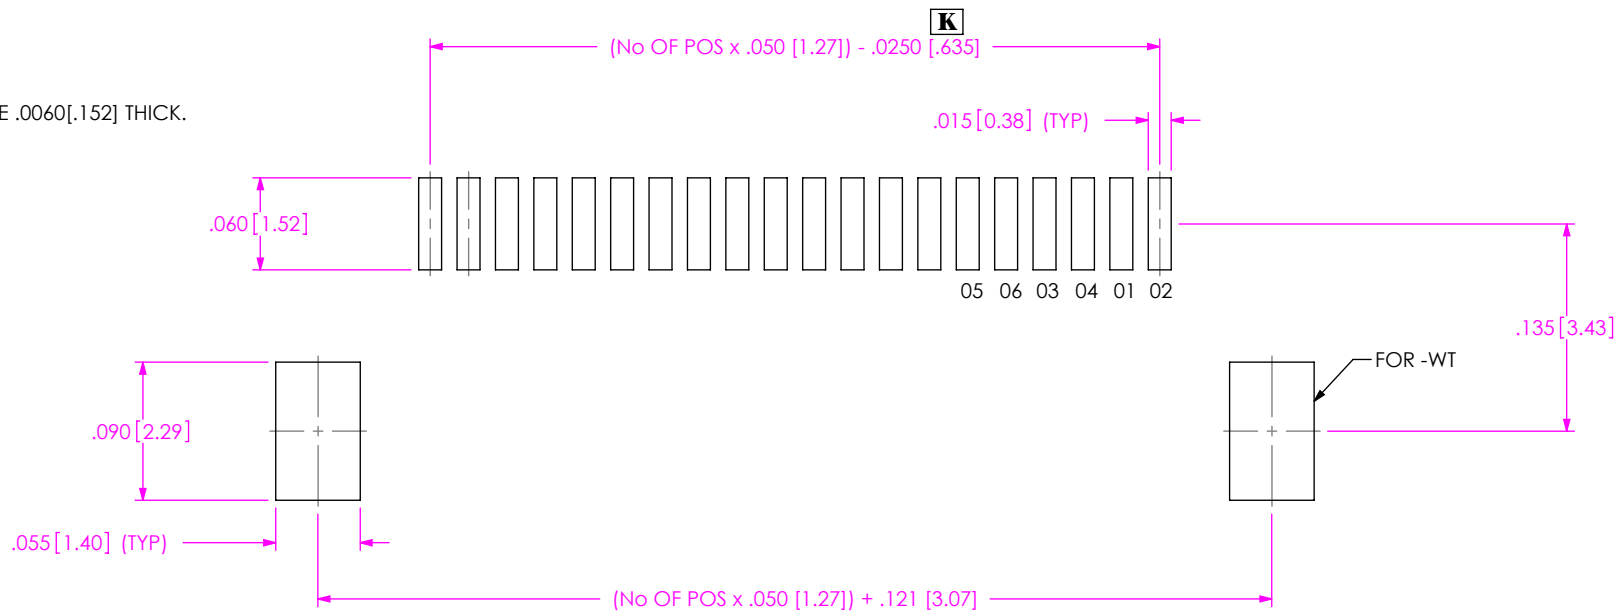

**THE DATASHEET OF
SFMH-124-02-L-D-LC**

FIG. 1
SFMH-1XX-XX-XX-D-XX-XX
INDICATES BOARD EDGE

FIG. 2
SFMH-1XX-XX-XX-D-WT-XX

PROPRIETARY NOTE
THIS DOCUMENT CONTAINS INFORMATION
CONFIDENTIAL AND PROPRIETARY TO
SAMTEC, INC. AND SHALL NOT BE REPRODUCED
OR TRANSFERRED TO OTHER DOCUMENTS OR
DISCLOSED TO OTHERS OR USED FOR ANY
PURPOSE OTHER THAN THAT WHICH IT WAS
OBTAINED WITHOUT THE EXPRESSED WRITTEN
CONSENT OF SAMTEC, INC.

samtec
520 PARK EAST BLVD, NEW ALBANY, IN 47150
PHONE: 812-944-6733 FAX: 812-948-5047
e-Mail info@SAMTEC.com code 55322

NOTE:
STENCIL TO BE .0060[.152] THICK.

FIG. 3
SFMH-1XX-XX-XX-D-XX-XX

NOTE:
STENCIL TO BE .0060[.152] THICK.