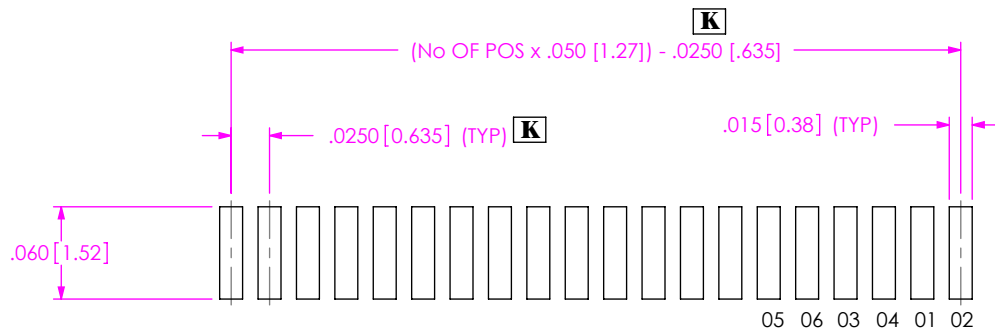

**THE DATASHEET OF
SFMH-124-02-L-D-LC**

FIG. 1
SFMH-1XX-XX-XX-D-XX-XX
INDICATES BOARD EDGE

FIG. 2
SFMH-1XX-XX-XX-D-WT-XX

PROPRIETARY NOTE
THIS DOCUMENT CONTAINS INFORMATION
CONFIDENTIAL AND PROPRIETARY TO
SAMTEC, INC. AND SHALL NOT BE REPRODUCED
OR TRANSFERRED TO OTHER DOCUMENTS OR
DISCLOSED TO OTHERS OR USED FOR ANY
PURPOSE OTHER THAN THAT WHICH IT WAS
OBTAINED WITHOUT THE EXPRESSED WRITTEN
CONSENT OF SAMTEC, INC.

samtec
520 PARK EAST BLVD, NEW ALBANY, IN 47150
PHONE: 812-944-6733 FAX: 812-948-5047
e-Mail info@SAMTEC.com code 55322

NOTE:
STENCIL TO BE .0060[.152] THICK.

FIG. 3
SFMH-1XX-XX-XX-D-XX-XX

NOTE:
STENCIL TO BE .0060[.152] THICK.