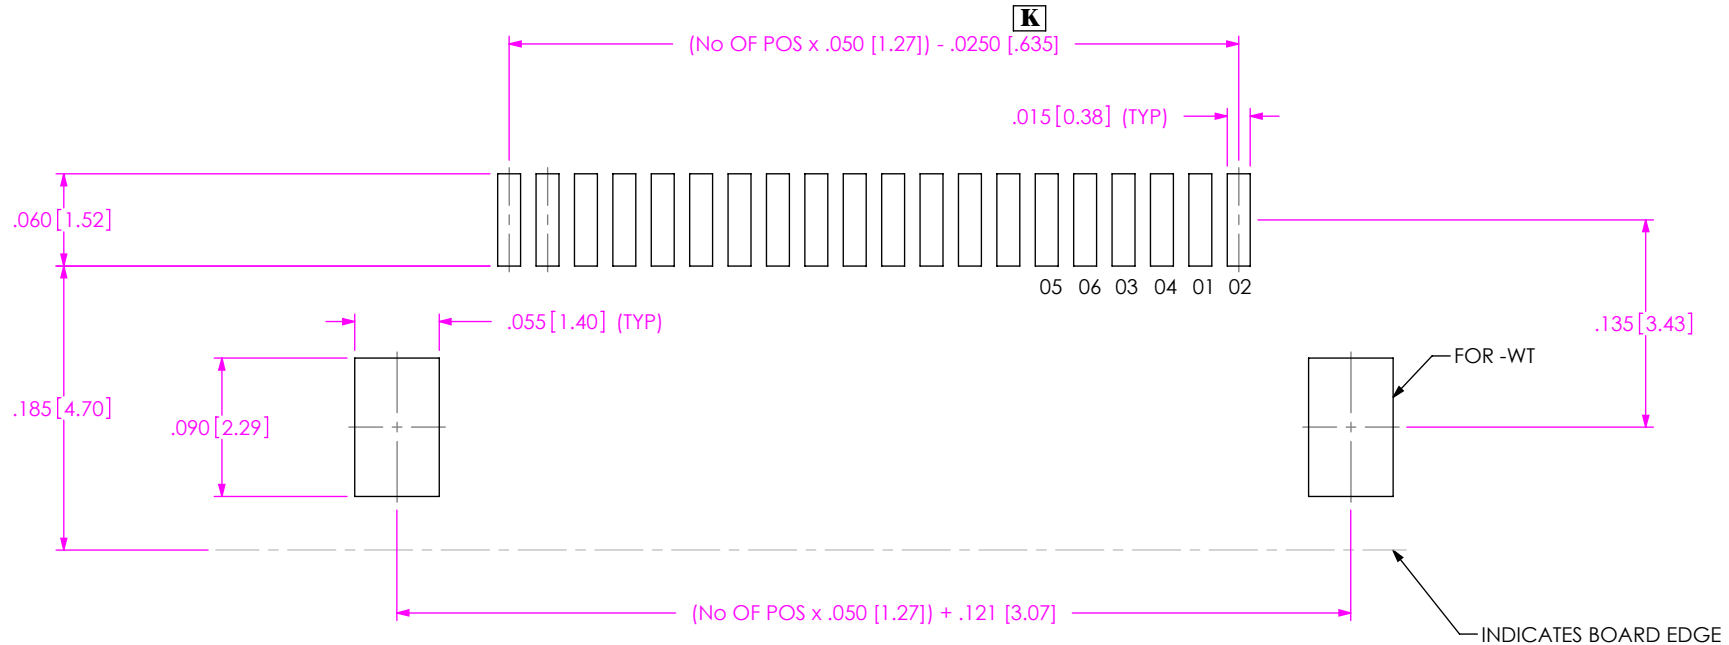

**THE DATASHEET OF
SFMH-124-02-L-D-LC**

FIG. 1
SFMH-1XX-XX-XX-D-XX-XX
INDICATES BOARD EDGE

FIG. 2
SFMH-1XX-XX-XX-D-WT-XX

PROPRIETARY NOTE
THIS DOCUMENT CONTAINS INFORMATION
CONFIDENTIAL AND PROPRIETARY TO
SAMTEC, INC. AND SHALL NOT BE REPRODUCED
OR TRANSFERRED TO OTHER DOCUMENTS OR
DISCLOSED TO OTHERS OR USED FOR ANY
PURPOSE OTHER THAN THAT WHICH IT WAS
OBTAINED WITHOUT THE EXPRESSED WRITTEN
CONSENT OF SAMTEC, INC.

samtec
520 PARK EAST BLVD, NEW ALBANY, IN 47150
PHONE: 812-944-6733 FAX: 812-948-5047
e-Mail info@SAMTEC.com code 55322

NOTE:
STENCIL TO BE .0060[.152] THICK.

FIG. 3
SFMH-1XX-XX-XX-D-XX-XX

NOTE:
STENCIL TO BE .0060[.152] THICK.