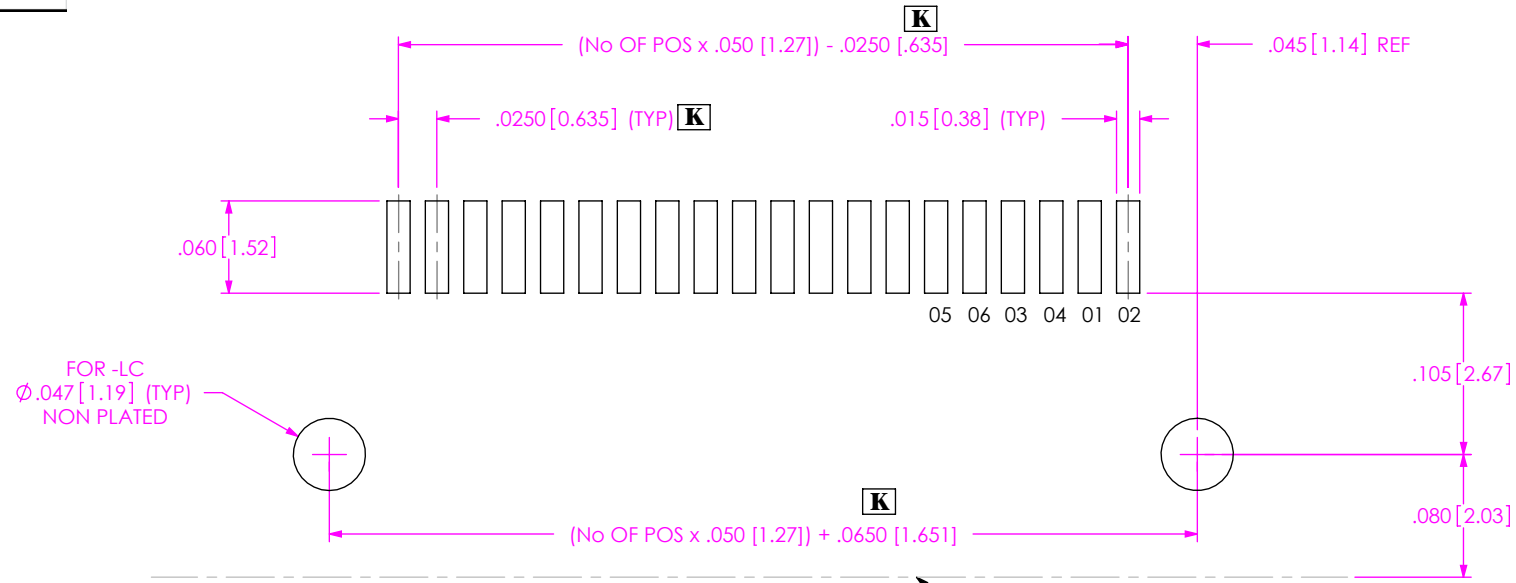

**THE DATASHEET OF
SFMH-124-02-L-D-LC**

FIG. 1
SFMH-1XX-XX-XX-D-XX-XX
INDICATES BOARD EDGE

FIG. 2
SFMH-1XX-XX-XX-D-WT-XX

PROPRIETARY NOTE
THIS DOCUMENT CONTAINS INFORMATION
CONFIDENTIAL AND PROPRIETARY TO
SAMTEC, INC. AND SHALL NOT BE REPRODUCED
OR TRANSFERRED TO OTHER DOCUMENTS OR
DISCLOSED TO OTHERS OR USED FOR ANY
PURPOSE OTHER THAN THAT WHICH IT WAS
OBTAINED WITHOUT THE EXPRESSED WRITTEN
CONSENT OF SAMTEC, INC.

samtec
520 PARK EAST BLVD, NEW ALBANY, IN 47150
PHONE: 812-944-6733 FAX: 812-948-5047
e-Mail info@SAMTEC.com code 55322

NOTE:
STENCIL TO BE .0060[.152] THICK.

FIG. 3
SFMH-1XX-XX-XX-D-XX-XX

NOTE:
STENCIL TO BE .0060[.152] THICK.