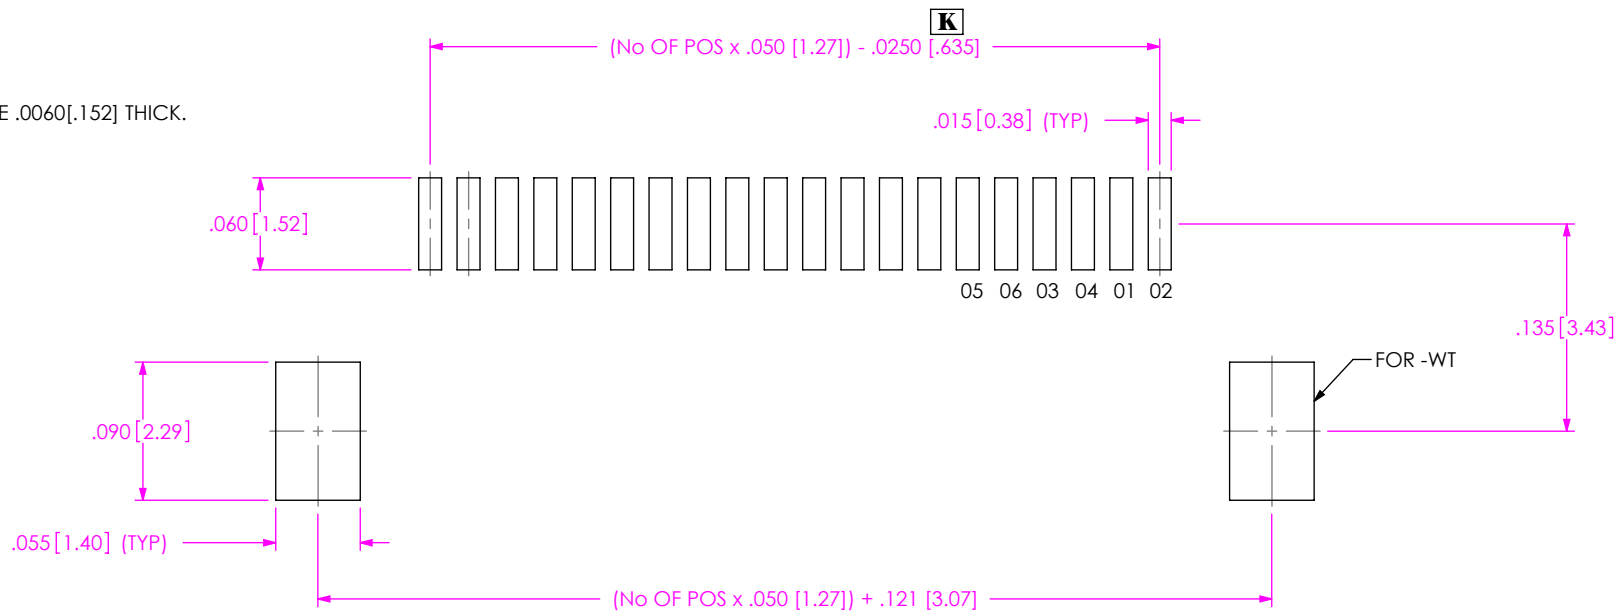

**THE DATASHEET OF
SFMH-110-02-L-D-WT-TR**

FIG. 1
SFMH-1XX-XX-XX-D-XX-XX
INDICATES BOARD EDGE

FIG. 2
SFMH-1XX-XX-XX-D-WT-XX
INDICATES BOARD EDGE

PROPRIETARY NOTE
THIS DOCUMENT CONTAINS INFORMATION CONFIDENTIAL AND PROPRIETARY TO SAMTEC, INC. AND SHALL NOT BE REPRODUCED OR TRANSFERRED TO OTHER DOCUMENTS OR DISCLOSED TO OTHERS OR USED FOR ANY PURPOSE OTHER THAN THAT WHICH IT WAS OBTAINED WITHOUT THE EXPRESSED WRITTEN CONSENT OF SAMTEC, INC.

samtec
520 PARK EAST BLVD, NEW ALBANY, IN 47150
PHONE: 812-944-6733 FAX: 812-948-5047
e-Mail info@SAMTEC.com code 55322

NOTE:
STENCIL TO BE .0060[.152] THICK.

FIG. 3
SFMH-1XX-XX-XX-D-XX-XX

NOTE:
STENCIL TO BE .0060[.152] THICK.