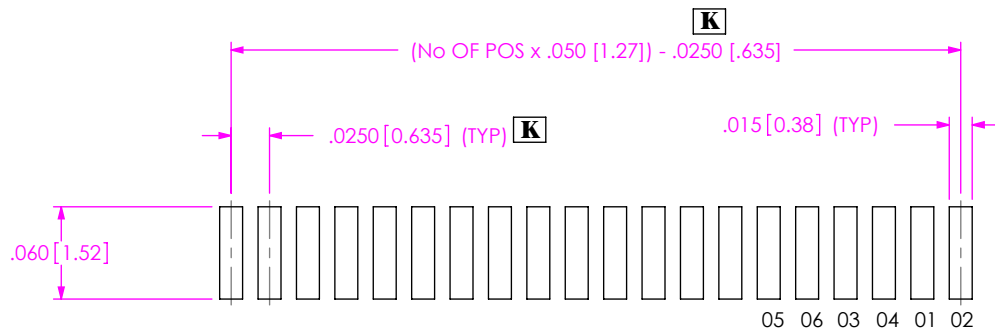

**THE DATASHEET OF
SFMH-110-02-L-D-WT-TR**

FIG. 1
SFMH-1XX-XX-XX-D-XX-XX
INDICATES BOARD EDGE

FIG. 2
SFMH-1XX-XX-XX-D-WT-XX
INDICATES BOARD EDGE

PROPRIETARY NOTE
THIS DOCUMENT CONTAINS INFORMATION CONFIDENTIAL AND PROPRIETARY TO SAMTEC, INC. AND SHALL NOT BE REPRODUCED OR TRANSFERRED TO OTHER DOCUMENTS OR DISCLOSED TO OTHERS OR USED FOR ANY PURPOSE OTHER THAN THAT WHICH IT WAS OBTAINED WITHOUT THE EXPRESSED WRITTEN CONSENT OF SAMTEC, INC.

samtec
520 PARK EAST BLVD, NEW ALBANY, IN 47150
PHONE: 812-944-6733 FAX: 812-948-5047
e-Mail info@SAMTEC.com code 55322

NOTE:
STENCIL TO BE .0060[.152] THICK.

FIG. 3
SFMH-1XX-XX-XX-D-XX-XX

NOTE:
STENCIL TO BE .0060[.152] THICK.