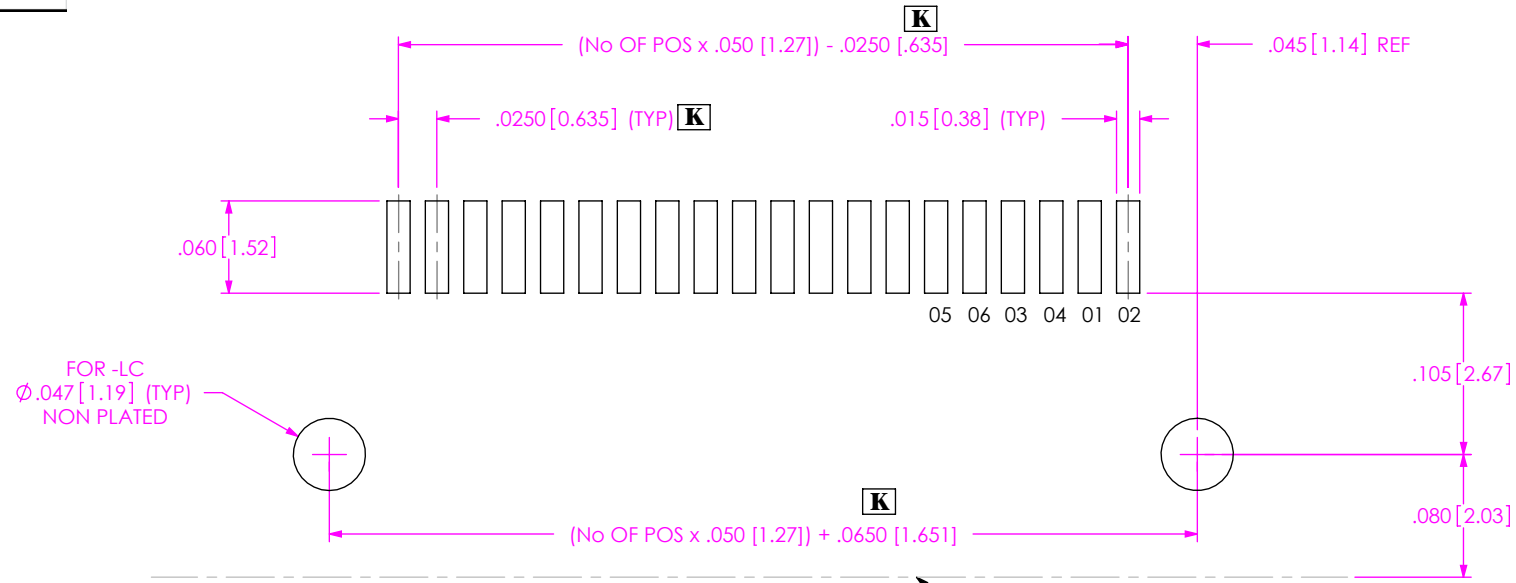

**THE DATASHEET OF
SFMH-110-02-L-D-WT-TR**

FIG. 1
SFMH-1XX-XX-XX-D-XX-XX
INDICATES BOARD EDGE

FIG. 2
SFMH-1XX-XX-XX-D-WT-XX
INDICATES BOARD EDGE

PROPRIETARY NOTE
THIS DOCUMENT CONTAINS INFORMATION CONFIDENTIAL AND PROPRIETARY TO SAMTEC, INC. AND SHALL NOT BE REPRODUCED OR TRANSFERRED TO OTHER DOCUMENTS OR DISCLOSED TO OTHERS OR USED FOR ANY PURPOSE OTHER THAN THAT WHICH IT WAS OBTAINED WITHOUT THE EXPRESSED WRITTEN CONSENT OF SAMTEC, INC.

samtec
520 PARK EAST BLVD, NEW ALBANY, IN 47150
PHONE: 812-944-6733 FAX: 812-948-5047
e-Mail info@SAMTEC.com code 55322

NOTE:
STENCIL TO BE .0060[.152] THICK.

FIG. 3
SFMH-1XX-XX-XX-D-XX-XX

NOTE:
STENCIL TO BE .0060[.152] THICK.