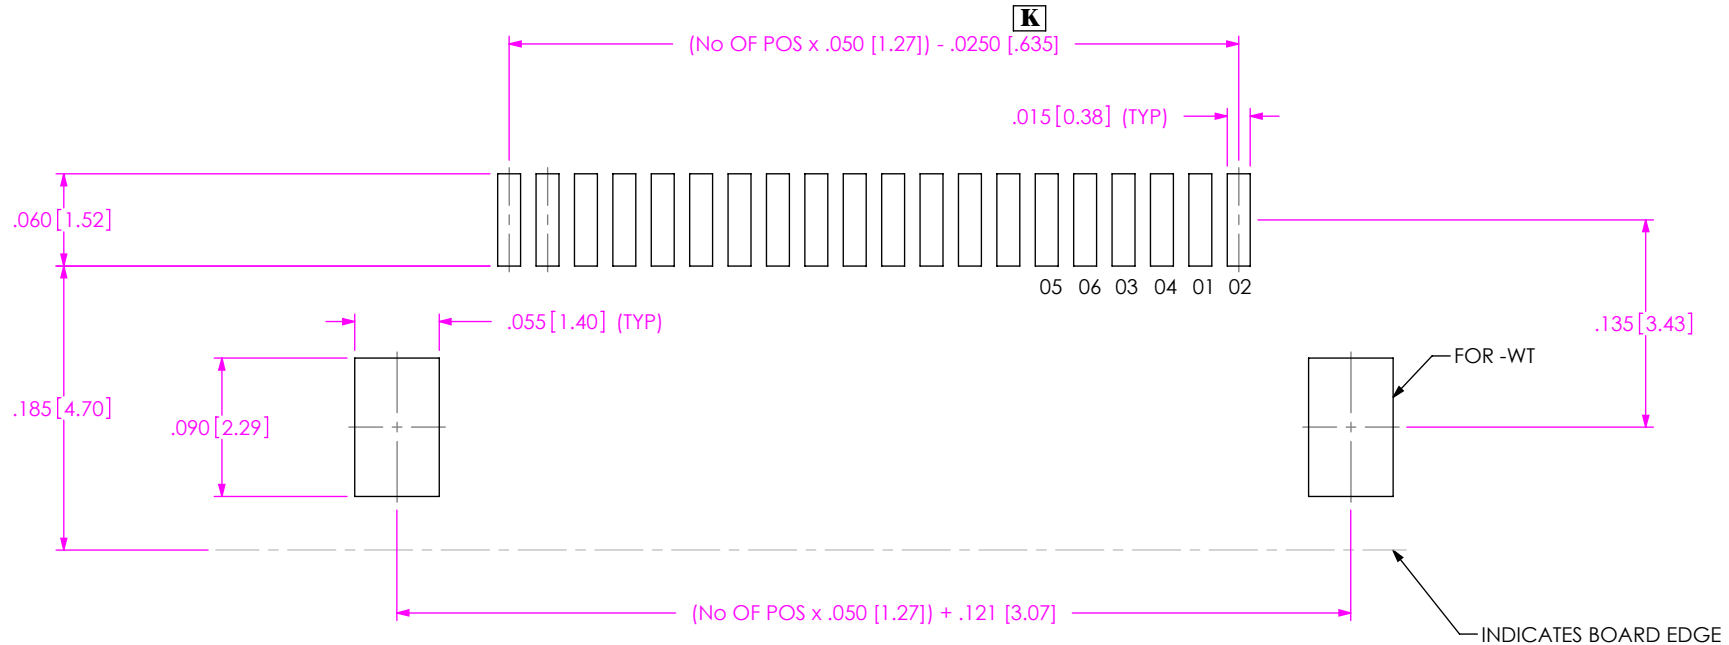

**THE DATASHEET OF
SFMH-110-02-L-D-WT-TR**

FIG. 1
SFMH-1XX-XX-XX-D-XX-XX
INDICATES BOARD EDGE

FIG. 2
SFMH-1XX-XX-XX-D-WT-XX
INDICATES BOARD EDGE

PROPRIETARY NOTE
THIS DOCUMENT CONTAINS INFORMATION CONFIDENTIAL AND PROPRIETARY TO SAMTEC, INC. AND SHALL NOT BE REPRODUCED OR TRANSFERRED TO OTHER DOCUMENTS OR DISCLOSED TO OTHERS OR USED FOR ANY PURPOSE OTHER THAN THAT WHICH IT WAS OBTAINED WITHOUT THE EXPRESSED WRITTEN CONSENT OF SAMTEC, INC.

samtec
520 PARK EAST BLVD, NEW ALBANY, IN 47150
PHONE: 812-944-6733 FAX: 812-948-5047
e-Mail info@SAMTEC.com code 55322

NOTE:
STENCIL TO BE .0060[.152] THICK.

FIG. 3
SFMH-1XX-XX-XX-D-XX-XX

NOTE:
STENCIL TO BE .0060[.152] THICK.