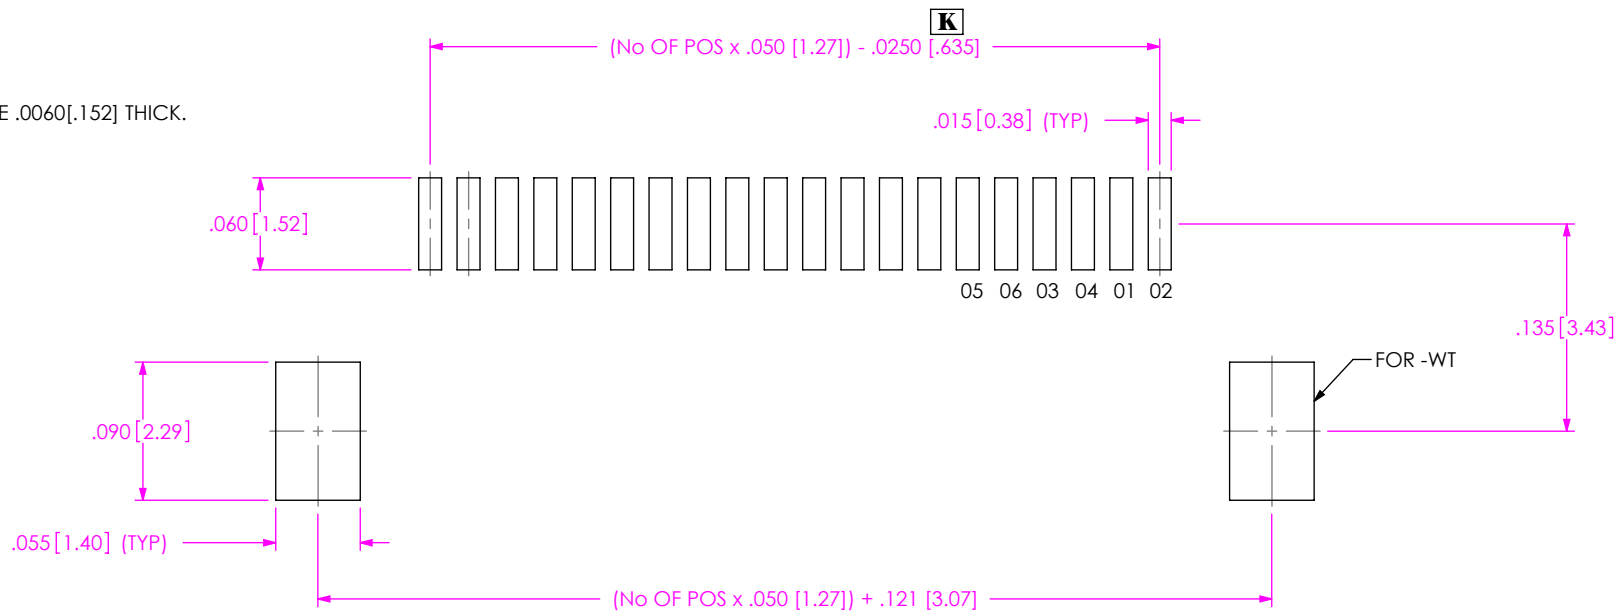

**THE DATASHEET OF
SFMH-135-02-L-D-LC-TR**

FIG. 1
SFMH-1XX-XX-XX-D-XX-XX
INDICATES BOARD EDGE

FIG. 2
SFMH-1XX-XX-XX-D-WT-XX

PROPRIETARY NOTE
THIS DOCUMENT CONTAINS INFORMATION
CONFIDENTIAL AND PROPRIETARY TO
SAMTEC, INC. AND SHALL NOT BE REPRODUCED
OR TRANSFERRED TO OTHER DOCUMENTS OR
DISCLOSED TO OTHERS OR USED FOR ANY
PURPOSE OTHER THAN THAT WHICH IT WAS
OBTAINED WITHOUT THE EXPRESSED WRITTEN
CONSENT OF SAMTEC, INC.

samtec
520 PARK EAST BLVD, NEW ALBANY, IN 47150
PHONE: 812-944-6733 FAX: 812-948-5047
e-Mail info@SAMTEC.com code 55322

NOTE:
STENCIL TO BE .0060[.152] THICK.

FIG. 3
SFMH-1XX-XX-XX-D-XX-XX

NOTE:
STENCIL TO BE .0060[.152] THICK.