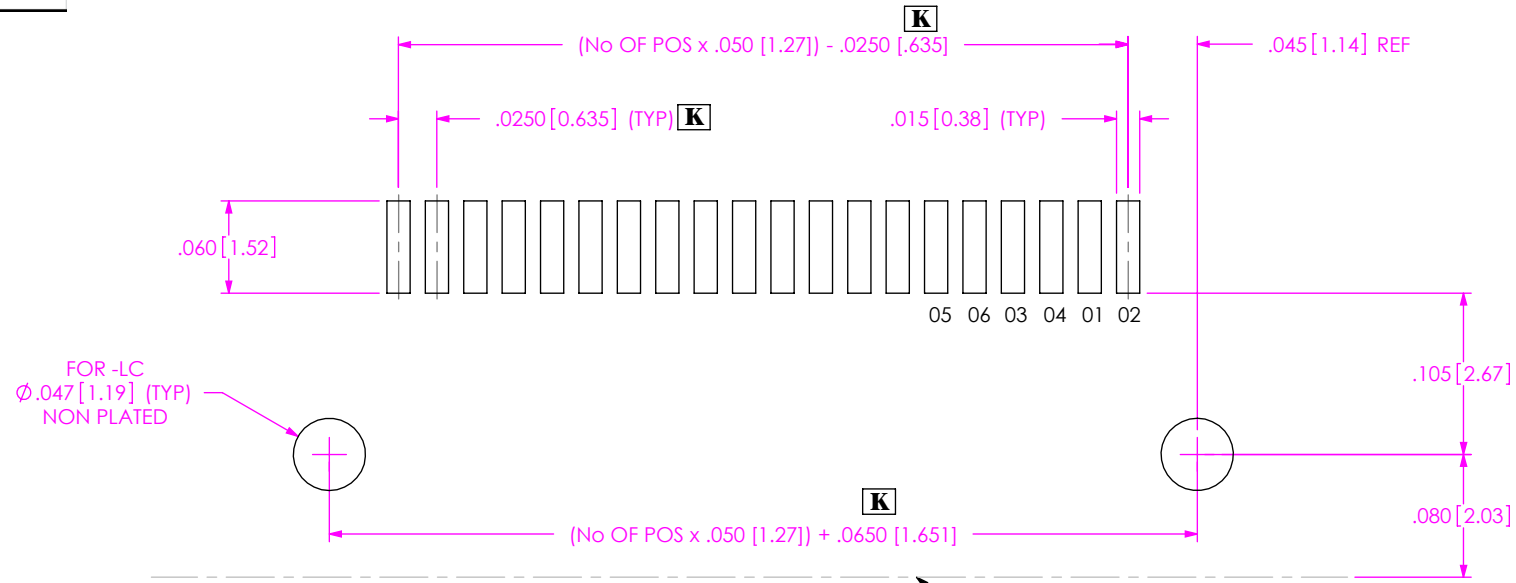

**THE DATASHEET OF
SFMH-135-02-L-D-LC-TR**

FIG. 1
SFMH-1XX-XX-XX-D-XX-XX
INDICATES BOARD EDGE

FIG. 2
SFMH-1XX-XX-XX-D-WT-XX

PROPRIETARY NOTE
THIS DOCUMENT CONTAINS INFORMATION
CONFIDENTIAL AND PROPRIETARY TO
SAMTEC, INC. AND SHALL NOT BE REPRODUCED
OR TRANSFERRED TO OTHER DOCUMENTS OR
DISCLOSED TO OTHERS OR USED FOR ANY
PURPOSE OTHER THAN THAT WHICH IT WAS
OBTAINED WITHOUT THE EXPRESSED WRITTEN
CONSENT OF SAMTEC, INC.

samtec
520 PARK EAST BLVD, NEW ALBANY, IN 47150
PHONE: 812-944-6733 FAX: 812-948-5047
e-Mail info@SAMTEC.com code 55322

NOTE:
STENCIL TO BE .0060[.152] THICK.

FIG. 3
SFMH-1XX-XX-XX-D-XX-XX

NOTE:
STENCIL TO BE .0060[.152] THICK.