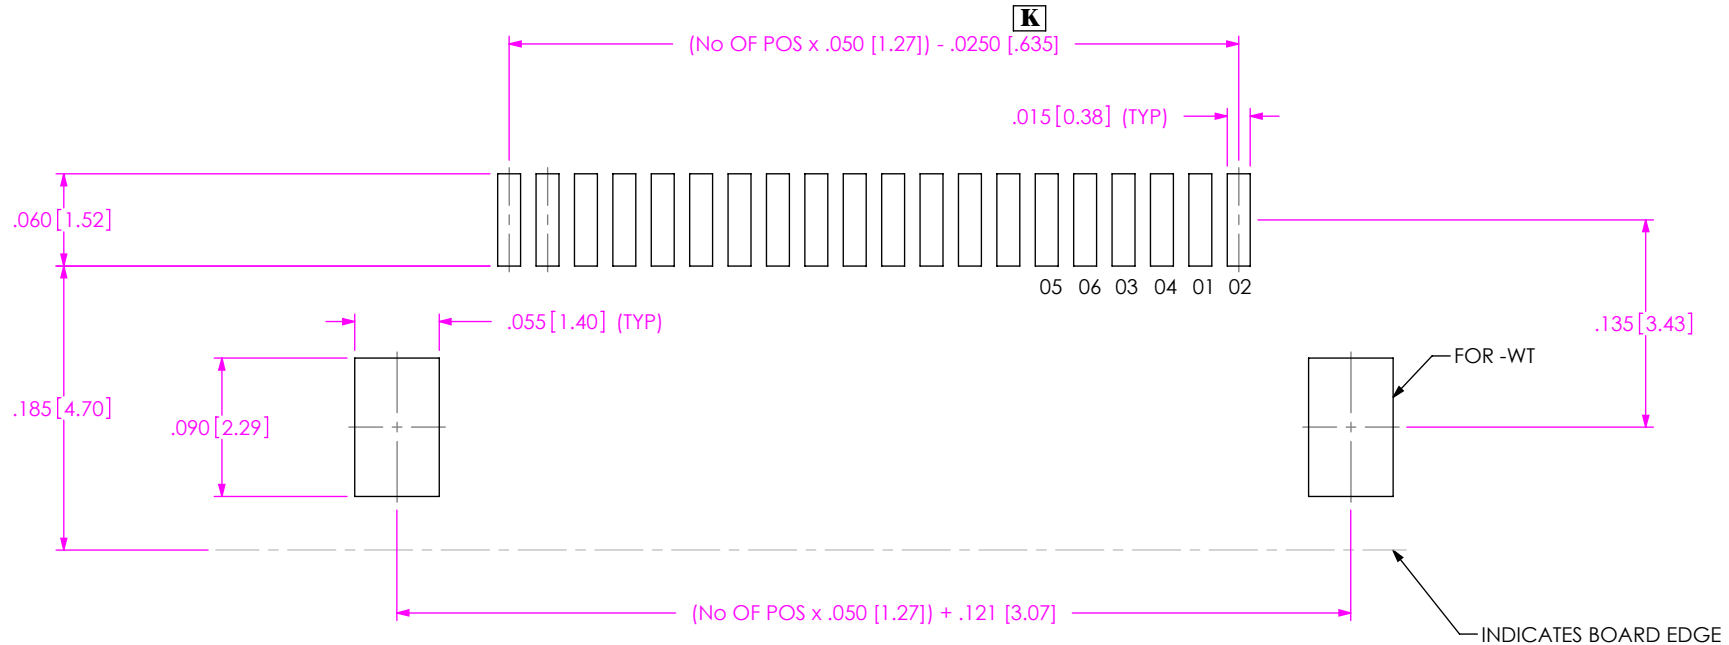

**THE DATASHEET OF
SFMH-135-02-L-D-LC-TR**

FIG. 1
SFMH-1XX-XX-XX-D-XX-XX
INDICATES BOARD EDGE

FIG. 2
SFMH-1XX-XX-XX-D-WT-XX

PROPRIETARY NOTE
THIS DOCUMENT CONTAINS INFORMATION
CONFIDENTIAL AND PROPRIETARY TO
SAMTEC, INC. AND SHALL NOT BE REPRODUCED
OR TRANSFERRED TO OTHER DOCUMENTS OR
DISCLOSED TO OTHERS OR USED FOR ANY
PURPOSE OTHER THAN THAT WHICH IT WAS
OBTAINED WITHOUT THE EXPRESSED WRITTEN
CONSENT OF SAMTEC, INC.

samtec
520 PARK EAST BLVD, NEW ALBANY, IN 47150
PHONE: 812-944-6733 FAX: 812-948-5047
e-Mail info@SAMTEC.com code 55322

NOTE:
STENCIL TO BE .0060[.152] THICK.

FIG. 3
SFMH-1XX-XX-XX-D-XX-XX

NOTE:
STENCIL TO BE .0060[.152] THICK.