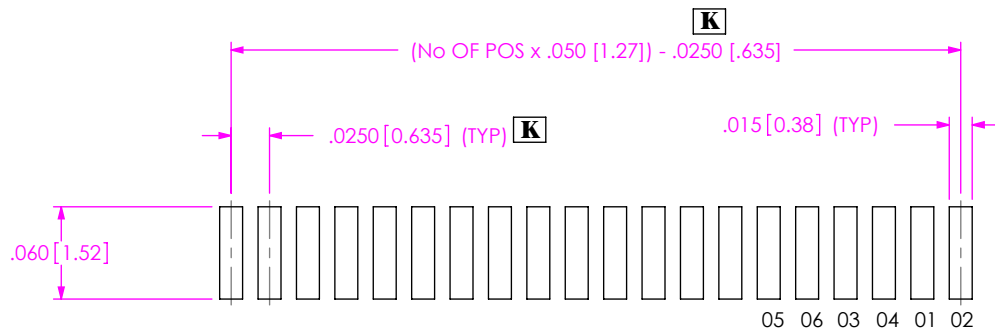

**THE DATASHEET OF
SFMH-135-02-L-D-LC-TR**

FIG. 1
SFMH-1XX-XX-XX-D-XX-XX
INDICATES BOARD EDGE

FIG. 2
SFMH-1XX-XX-XX-D-WT-XX

PROPRIETARY NOTE
THIS DOCUMENT CONTAINS INFORMATION
CONFIDENTIAL AND PROPRIETARY TO
SAMTEC, INC. AND SHALL NOT BE REPRODUCED
OR TRANSFERRED TO OTHER DOCUMENTS OR
DISCLOSED TO OTHERS OR USED FOR ANY
PURPOSE OTHER THAN THAT WHICH IT WAS
OBTAINED WITHOUT THE EXPRESSED WRITTEN
CONSENT OF SAMTEC, INC.

samtec
520 PARK EAST BLVD, NEW ALBANY, IN 47150
PHONE: 812-944-6733 FAX: 812-948-5047
e-Mail info@SAMTEC.com code 55322

NOTE:
STENCIL TO BE .0060[.152] THICK.

FIG. 3
SFMH-1XX-XX-XX-D-XX-XX

NOTE:
STENCIL TO BE .0060[.152] THICK.