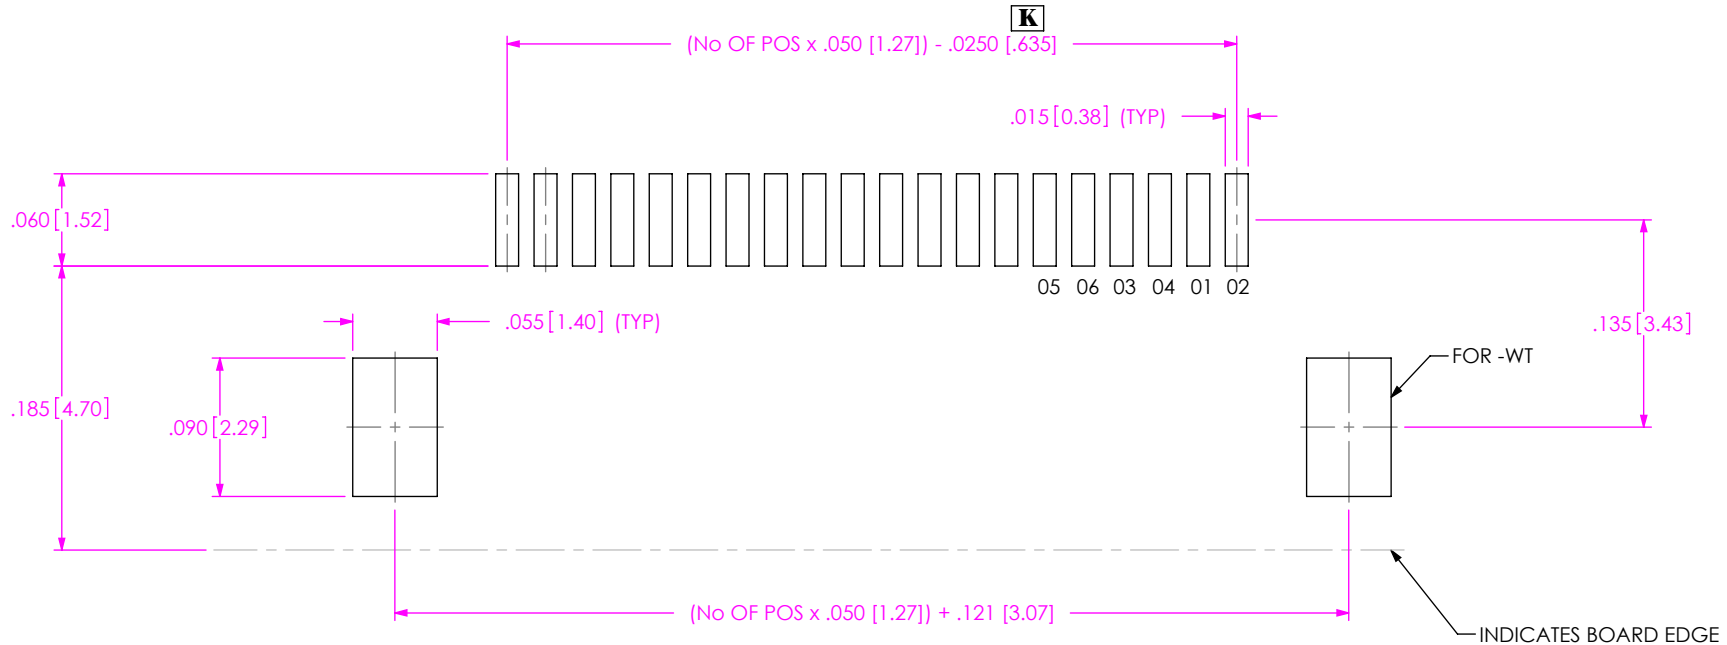

FIG. 1
SFMH-1XX-XX-XX-D-XX-XX
INDICATES BOARD EDGE

FIG. 2
SFMH-1XX-XX-XX-D-WT-XX
INDICATES BOARD EDGE

PROPRIETARY NOTE
THIS DOCUMENT CONTAINS INFORMATION CONFIDENTIAL AND PROPRIETARY TO SAMTEC, INC. AND SHALL NOT BE REPRODUCED OR TRANSFERRED TO OTHER DOCUMENTS OR DISCLOSED TO OTHERS OR USED FOR ANY PURPOSE OTHER THAN THAT WHICH IT WAS OBTAINED WITHOUT THE EXPRESSED WRITTEN CONSENT OF SAMTEC, INC.

samtec
520 PARK EAST BLVD, NEW ALBANY, IN 47150
PHONE: 812-944-6733 FAX: 812-948-5047
e-Mail info@SAMTEC.com code 55322

NOTE:
STENCIL TO BE .0060[.152] THICK.

FIG. 3
SFMH-1XX-XX-XX-D-XX-XX

NOTE:
STENCIL TO BE .0060[.152] THICK.