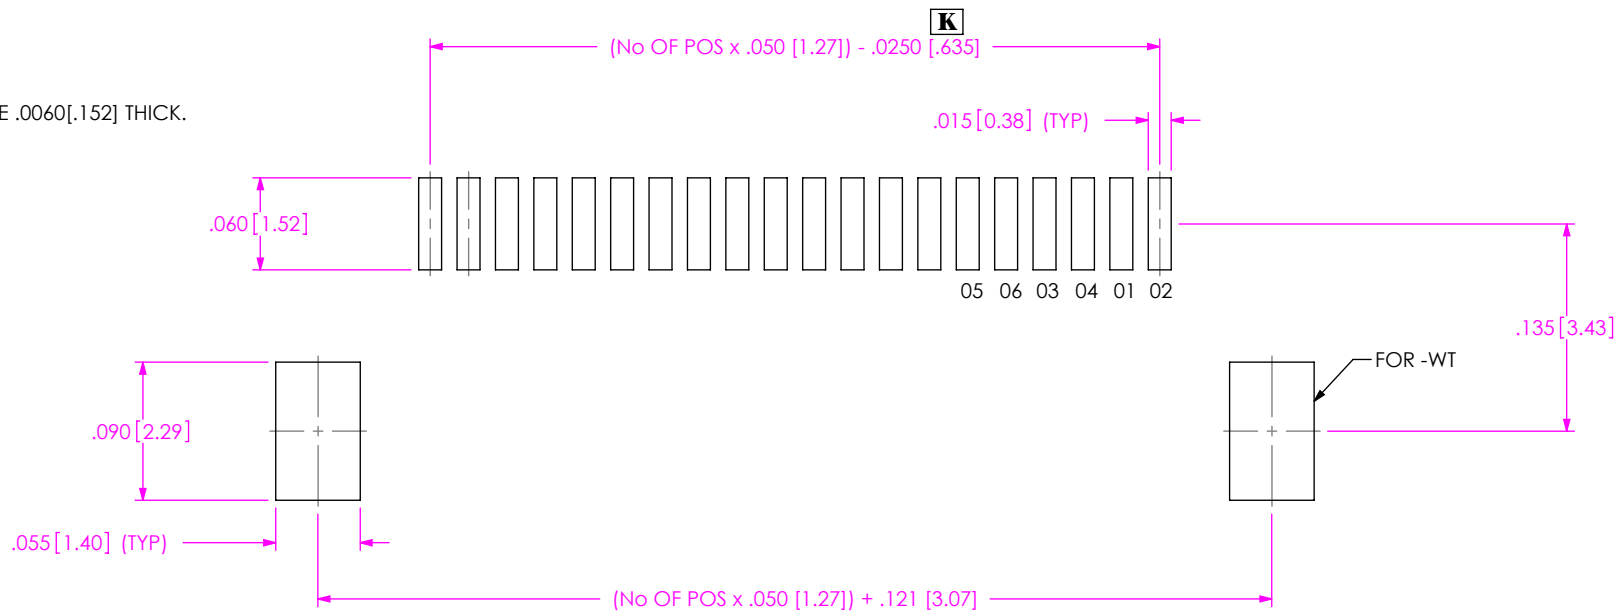

FIG. 1
SFMH-1XX-XX-XX-D-XX-XX
INDICATES BOARD EDGE

FIG. 2
SFMH-1XX-XX-XX-D-WT-XX
INDICATES BOARD EDGE

PROPRIETARY NOTE
THIS DOCUMENT CONTAINS INFORMATION CONFIDENTIAL AND PROPRIETARY TO SAMTEC, INC. AND SHALL NOT BE REPRODUCED OR TRANSFERRED TO OTHER DOCUMENTS OR DISCLOSED TO OTHERS OR USED FOR ANY PURPOSE OTHER THAN THAT WHICH IT WAS OBTAINED WITHOUT THE EXPRESSED WRITTEN CONSENT OF SAMTEC, INC.

samtec
520 PARK EAST BLVD, NEW ALBANY, IN 47150
PHONE: 812-944-6733 FAX: 812-948-5047
e-Mail info@SAMTEC.com code 55322

NOTE:
STENCIL TO BE .0060[.152] THICK.

FIG. 3
SFMH-1XX-XX-XX-D-XX-XX

NOTE:
STENCIL TO BE .0060[.152] THICK.