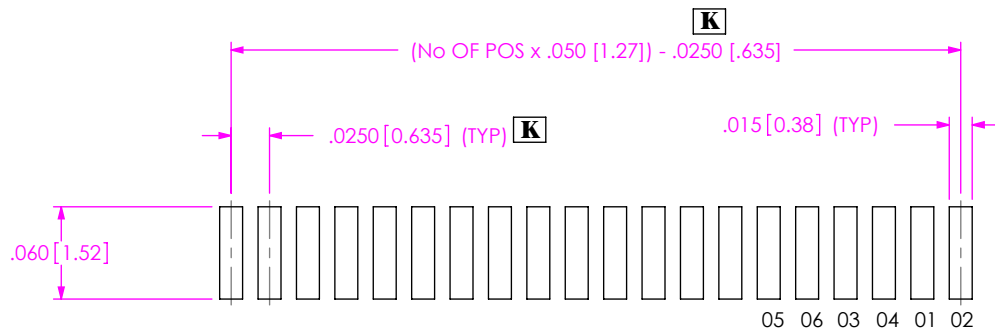

FIG. 1
SFMH-1XX-XX-XX-D-XX-XX
INDICATES BOARD EDGE

FIG. 2
SFMH-1XX-XX-XX-D-WT-XX
INDICATES BOARD EDGE

PROPRIETARY NOTE
THIS DOCUMENT CONTAINS INFORMATION CONFIDENTIAL AND PROPRIETARY TO SAMTEC, INC. AND SHALL NOT BE REPRODUCED OR TRANSFERRED TO OTHER DOCUMENTS OR DISCLOSED TO OTHERS OR USED FOR ANY PURPOSE OTHER THAN THAT WHICH IT WAS OBTAINED WITHOUT THE EXPRESSED WRITTEN CONSENT OF SAMTEC, INC.

samtec
520 PARK EAST BLVD, NEW ALBANY, IN 47150
PHONE: 812-944-6733 FAX: 812-948-5047
e-Mail info@SAMTEC.com code 55322

NOTE:
STENCIL TO BE .0060[.152] THICK.

FIG. 3
SFMH-1XX-XX-XX-D-XX-XX

NOTE:
STENCIL TO BE .0060[.152] THICK.