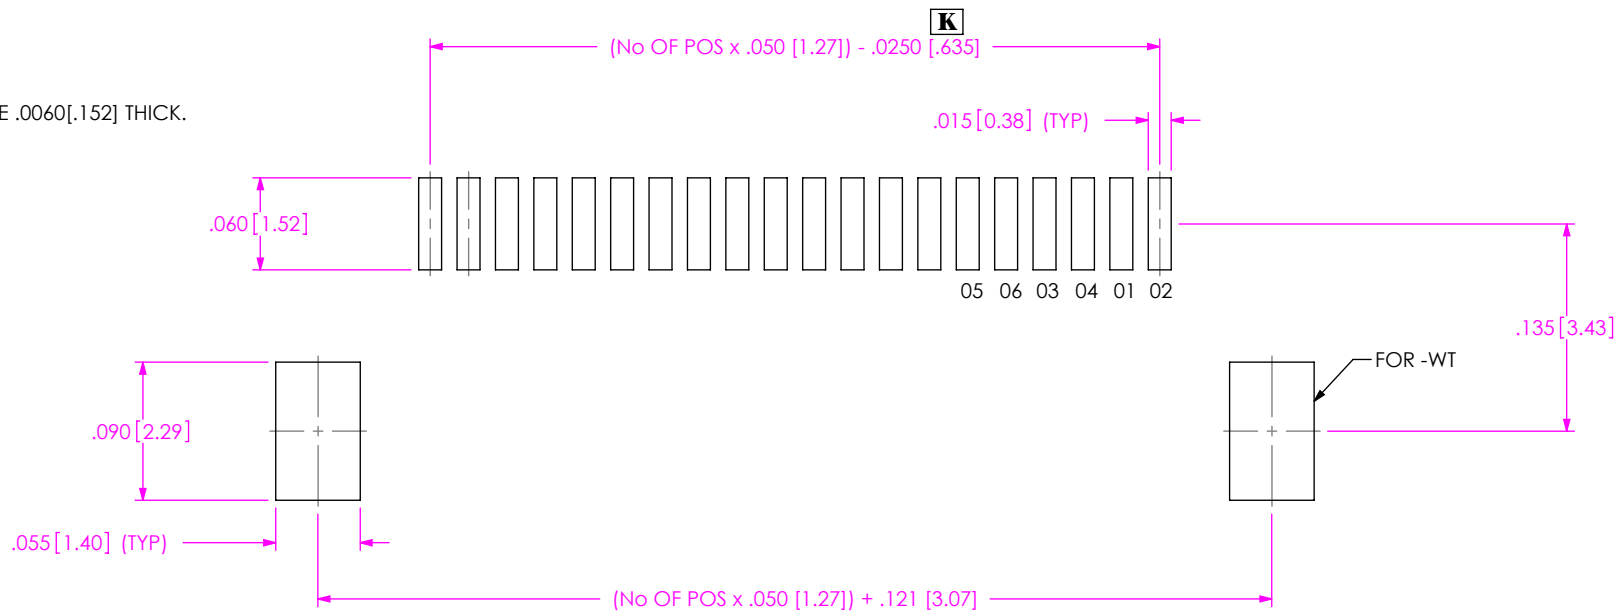

FIG. 1  
SFMH-1XX-XX-XX-D-XX-XX  
INDICATES BOARD EDGE

FIG. 2  
SFMH-1XX-XX-XX-D-WT-XX

**PROPRIETARY NOTE**  
THIS DOCUMENT CONTAINS INFORMATION  
CONFIDENTIAL AND PROPRIETARY TO  
SAMTEC, INC. AND SHALL NOT BE REPRODUCED  
OR TRANSFERRED TO OTHER DOCUMENTS OR  
DISCLOSED TO OTHERS OR USED FOR ANY  
PURPOSE OTHER THAN THAT WHICH IT WAS  
OBTAINED WITHOUT THE EXPRESSED WRITTEN  
CONSENT OF SAMTEC, INC.

NOTE:  
STENCIL TO BE .0060[.152] THICK.

FIG. 4  
SFMH-1XX-XX-XX-D-WT-XX

**PROPRIETARY NOTE**  
THIS DOCUMENT CONTAINS INFORMATION  
CONFIDENTIAL AND PROPRIETARY TO  
SAMTEC, INC. AND SHALL NOT BE REPRODUCED  
OR TRANSFERRED TO OTHER DOCUMENTS OR  
DISCLOSED TO OTHERS OR USED FOR ANY  
PURPOSE OTHER THAN THAT WHICH IT WAS  
OBTAINED WITHOUT THE EXPRESSED WRITTEN  
CONSENT OF SAMTEC, INC.