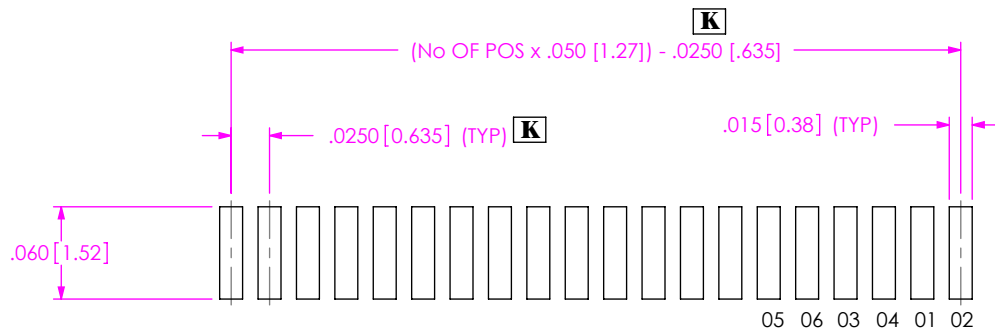

NOTE:
STENCIL TO BE .0060[.152] THICK.

FIG. 3
SFMH-1XX-XX-XX-D-XX-XX