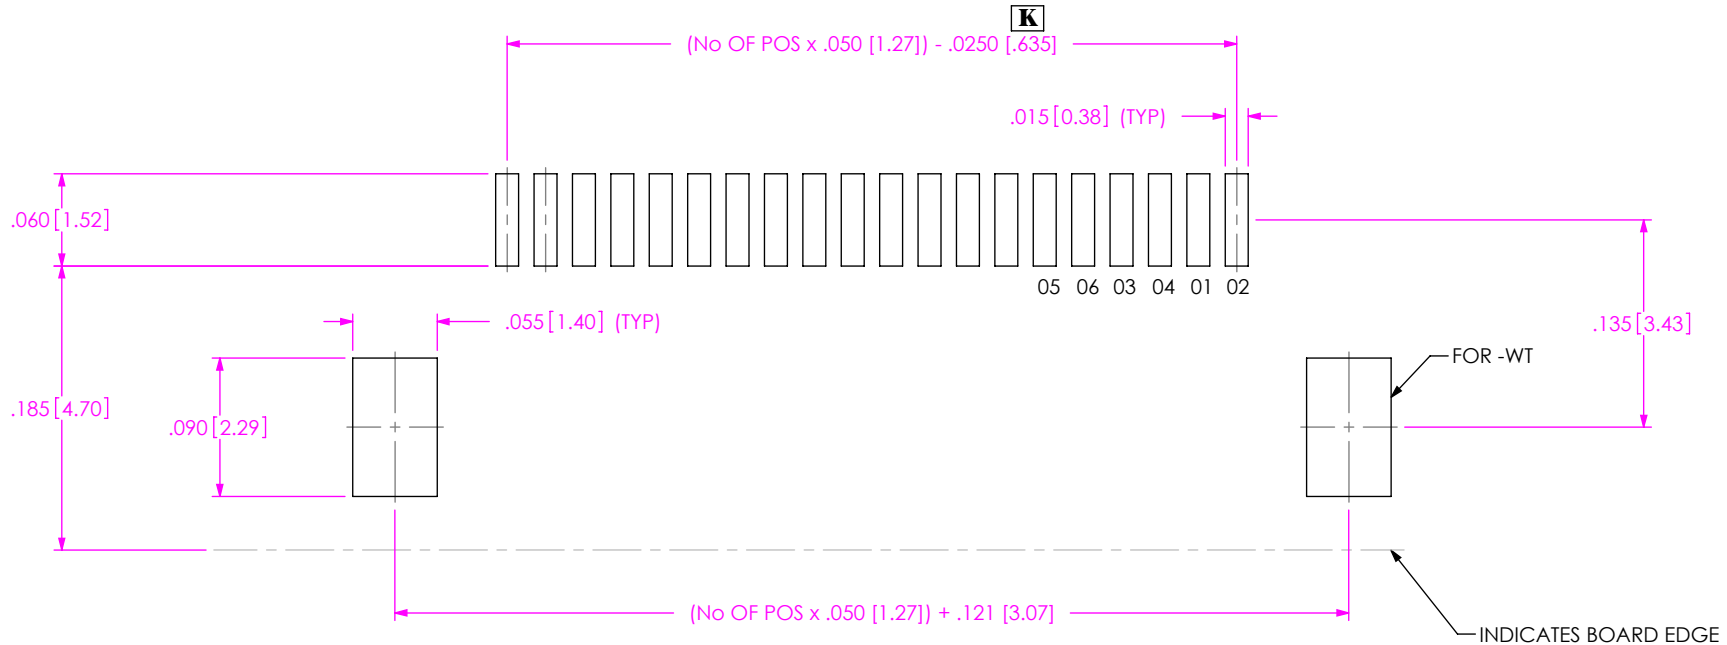

FIG. 1  
SFMH-1XX-XX-XX-D-XX-XX  
INDICATES BOARD EDGE

FIG. 2  
SFMH-1XX-XX-XX-D-WT-XX

**PROPRIETARY NOTE**  
THIS DOCUMENT CONTAINS INFORMATION  
CONFIDENTIAL AND PROPRIETARY TO  
SAMTEC, INC. AND SHALL NOT BE REPRODUCED  
OR TRANSFERRED TO OTHER DOCUMENTS OR  
DISCLOSED TO OTHERS OR USED FOR ANY  
PURPOSE OTHER THAN THAT WHICH IT WAS  
OBTAINED WITHOUT THE EXPRESSED WRITTEN  
CONSENT OF SAMTEC, INC.

NOTE:  
STENCIL TO BE .0060[.152] THICK.

FIG. 4  
SFMH-1XX-XX-XX-D-WT-XX

**PROPRIETARY NOTE**  
THIS DOCUMENT CONTAINS INFORMATION  
CONFIDENTIAL AND PROPRIETARY TO  
SAMTEC, INC. AND SHALL NOT BE REPRODUCED  
OR TRANSFERRED TO OTHER DOCUMENTS OR  
DISCLOSED TO OTHERS OR USED FOR ANY  
PURPOSE OTHER THAN THAT WHICH IT WAS  
OBTAINED WITHOUT THE EXPRESSED WRITTEN  
CONSENT OF SAMTEC, INC.