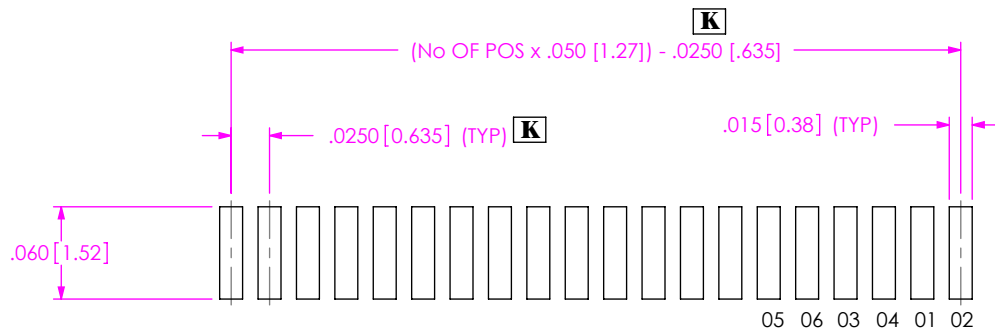

**THE DATASHEET OF
SFMH-115-02-L-D-WT**

FIG. 1
SFMH-1XX-XX-XX-D-XX-XX
INDICATES BOARD EDGE

FIG. 2
SFMH-1XX-XX-XX-D-WT-XX

PROPRIETARY NOTE
THIS DOCUMENT CONTAINS INFORMATION
CONFIDENTIAL AND PROPRIETARY TO
SAMTEC, INC. AND SHALL NOT BE REPRODUCED
OR TRANSFERRED TO OTHER DOCUMENTS OR
DISCLOSED TO OTHERS OR USED FOR ANY
PURPOSE OTHER THAN THAT WHICH IT WAS
OBTAINED WITHOUT THE EXPRESSED WRITTEN
CONSENT OF SAMTEC, INC.

samtec
520 PARK EAST BLVD, NEW ALBANY, IN 47150
PHONE: 812-944-6733 FAX: 812-948-5047
e-Mail info@SAMTEC.com code 55322

NOTE:
STENCIL TO BE .0060[.152] THICK.

FIG. 3
SFMH-1XX-XX-XX-D-XX-XX

NOTE:
STENCIL TO BE .0060[.152] THICK.