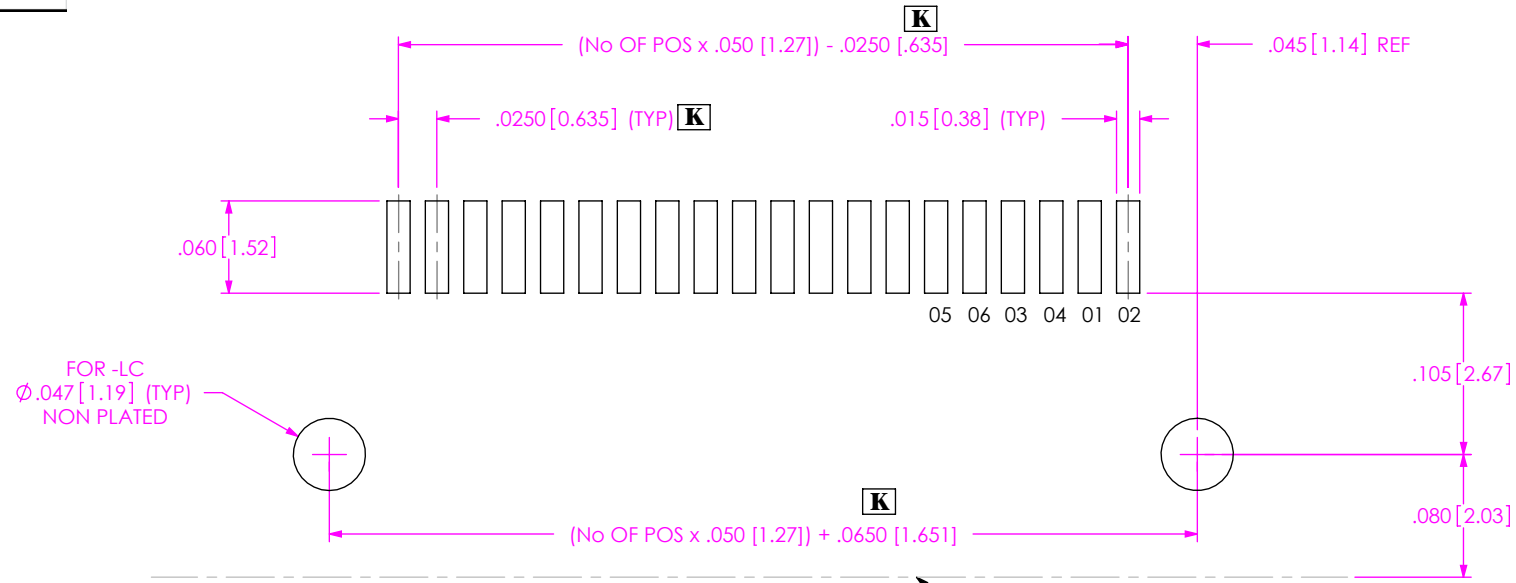

**THE DATASHEET OF
SFMH-115-02-L-D-WT**

FIG. 1
SFMH-1XX-XX-XX-D-XX-XX
INDICATES BOARD EDGE

FIG. 2
SFMH-1XX-XX-XX-D-WT-XX

PROPRIETARY NOTE
THIS DOCUMENT CONTAINS INFORMATION
CONFIDENTIAL AND PROPRIETARY TO
SAMTEC, INC. AND SHALL NOT BE REPRODUCED
OR TRANSFERRED TO OTHER DOCUMENTS OR
DISCLOSED TO OTHERS OR USED FOR ANY
PURPOSE OTHER THAN THAT WHICH IT WAS
OBTAINED WITHOUT THE EXPRESSED WRITTEN
CONSENT OF SAMTEC, INC.

samtec
520 PARK EAST BLVD, NEW ALBANY, IN 47150
PHONE: 812-944-6733 FAX: 812-948-5047
e-Mail info@SAMTEC.com code 55322

NOTE:
STENCIL TO BE .0060[.152] THICK.

FIG. 3
SFMH-1XX-XX-XX-D-XX-XX

NOTE:
STENCIL TO BE .0060[.152] THICK.