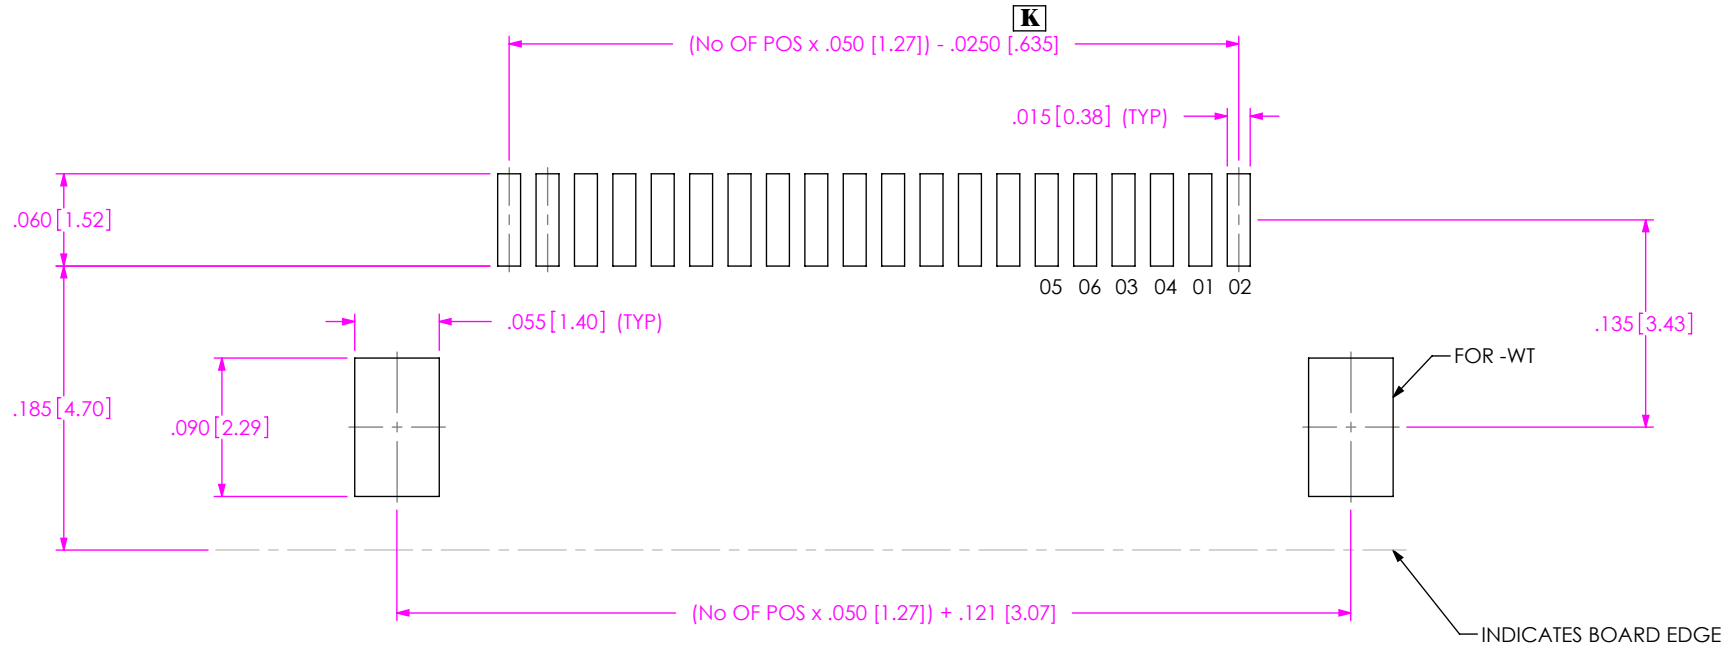

**THE DATASHEET OF
SFMH-115-02-L-D-WT**

FIG. 1
SFMH-1XX-XX-XX-D-XX-XX
INDICATES BOARD EDGE

FIG. 2
SFMH-1XX-XX-XX-D-WT-XX

PROPRIETARY NOTE
THIS DOCUMENT CONTAINS INFORMATION
CONFIDENTIAL AND PROPRIETARY TO
SAMTEC, INC. AND SHALL NOT BE REPRODUCED
OR TRANSFERRED TO OTHER DOCUMENTS OR
DISCLOSED TO OTHERS OR USED FOR ANY
PURPOSE OTHER THAN THAT WHICH IT WAS
OBTAINED WITHOUT THE EXPRESSED WRITTEN
CONSENT OF SAMTEC, INC.

samtec
520 PARK EAST BLVD, NEW ALBANY, IN 47150
PHONE: 812-944-6733 FAX: 812-948-5047
e-Mail info@SAMTEC.com code 55322

NOTE:
STENCIL TO BE .0060[.152] THICK.

FIG. 3
SFMH-1XX-XX-XX-D-XX-XX

NOTE:
STENCIL TO BE .0060[.152] THICK.