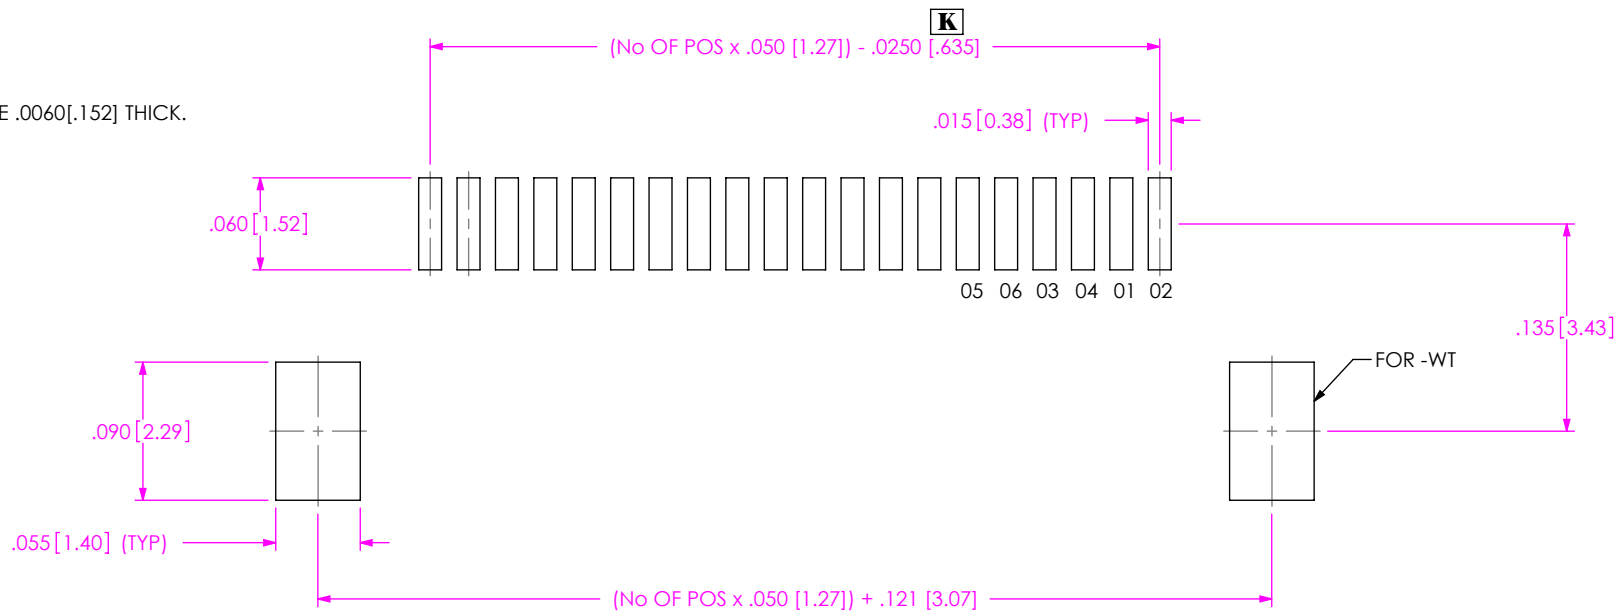

**THE DATASHEET OF
SFMH-115-02-L-D-WT**

FIG. 1
SFMH-1XX-XX-XX-D-XX-XX
INDICATES BOARD EDGE

FIG. 2
SFMH-1XX-XX-XX-D-WT-XX

PROPRIETARY NOTE
THIS DOCUMENT CONTAINS INFORMATION
CONFIDENTIAL AND PROPRIETARY TO
SAMTEC, INC. AND SHALL NOT BE REPRODUCED
OR TRANSFERRED TO OTHER DOCUMENTS OR
DISCLOSED TO OTHERS OR USED FOR ANY
PURPOSE OTHER THAN THAT WHICH IT WAS
OBTAINED WITHOUT THE EXPRESSED WRITTEN
CONSENT OF SAMTEC, INC.

samtec
520 PARK EAST BLVD, NEW ALBANY, IN 47150
PHONE: 812-944-6733 FAX: 812-948-5047
e-Mail info@SAMTEC.com code 55322

NOTE:
STENCIL TO BE .0060[.152] THICK.

FIG. 3
SFMH-1XX-XX-XX-D-XX-XX

NOTE:
STENCIL TO BE .0060[.152] THICK.