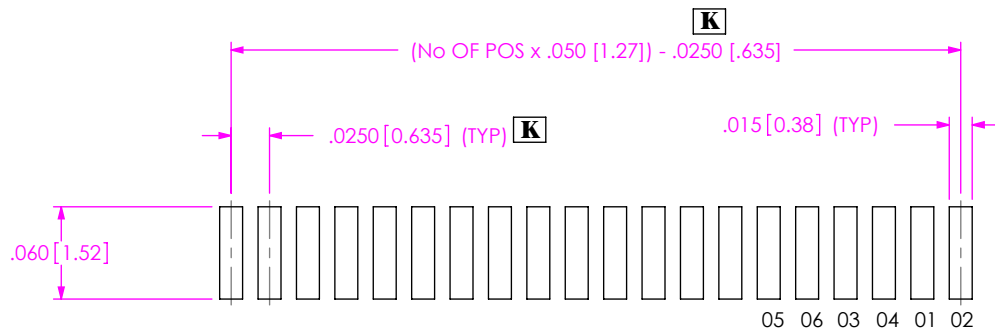

**THE DATASHEET OF
SFMH-112-02-L-D-LC**

FIG. 1
SFMH-1XX-XX-XX-D-XX-XX
INDICATES BOARD EDGE

FIG. 2
SFMH-1XX-XX-XX-D-WT-XX

PROPRIETARY NOTE
THIS DOCUMENT CONTAINS INFORMATION
CONFIDENTIAL AND PROPRIETARY TO
SAMTEC, INC. AND SHALL NOT BE REPRODUCED
OR TRANSFERRED TO OTHER DOCUMENTS OR
DISCLOSED TO OTHERS OR USED FOR ANY
PURPOSE OTHER THAN THAT WHICH IT WAS
OBTAINED WITHOUT THE EXPRESSED WRITTEN
CONSENT OF SAMTEC, INC.

samtec
520 PARK EAST BLVD, NEW ALBANY, IN 47150
PHONE: 812-944-6733 FAX: 812-948-5047
e-Mail info@SAMTEC.com code 55322

NOTE:
STENCIL TO BE .0060[.152] THICK.

FIG. 3
SFMH-1XX-XX-XX-D-XX-XX

NOTE:
STENCIL TO BE .0060[.152] THICK.