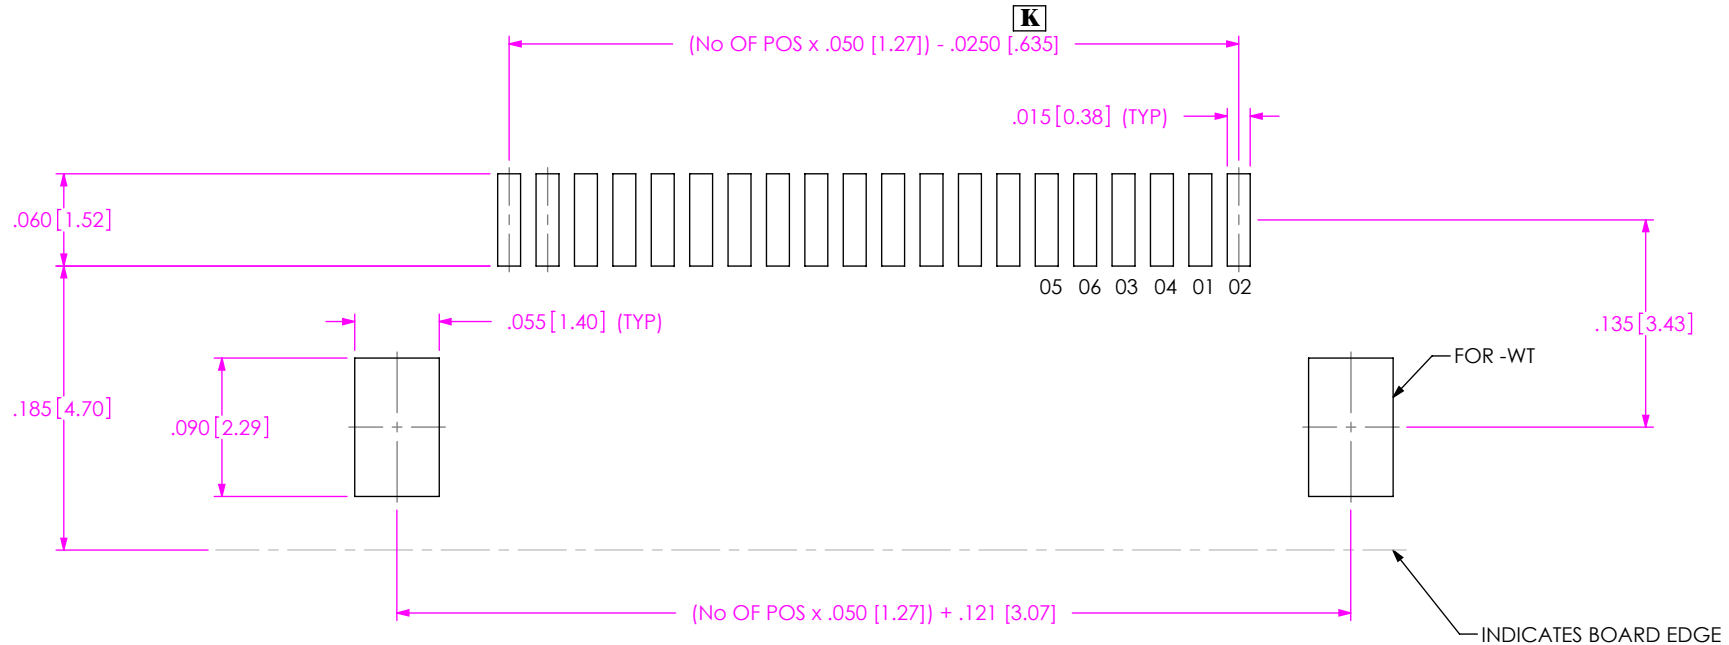

**THE DATASHEET OF
SFMH-112-02-L-D-LC**

FIG. 1
SFMH-1XX-XX-XX-D-XX-XX
INDICATES BOARD EDGE

FIG. 2
SFMH-1XX-XX-XX-D-WT-XX

PROPRIETARY NOTE
THIS DOCUMENT CONTAINS INFORMATION
CONFIDENTIAL AND PROPRIETARY TO
SAMTEC, INC. AND SHALL NOT BE REPRODUCED
OR TRANSFERRED TO OTHER DOCUMENTS OR
DISCLOSED TO OTHERS OR USED FOR ANY
PURPOSE OTHER THAN THAT WHICH IT WAS
OBTAINED WITHOUT THE EXPRESSED WRITTEN
CONSENT OF SAMTEC, INC.

samtec
520 PARK EAST BLVD, NEW ALBANY, IN 47150
PHONE: 812-944-6733 FAX: 812-948-5047
e-Mail info@SAMTEC.com code 55322

NOTE:
STENCIL TO BE .0060[.152] THICK.

FIG. 3
SFMH-1XX-XX-XX-D-XX-XX

NOTE:
STENCIL TO BE .0060[.152] THICK.