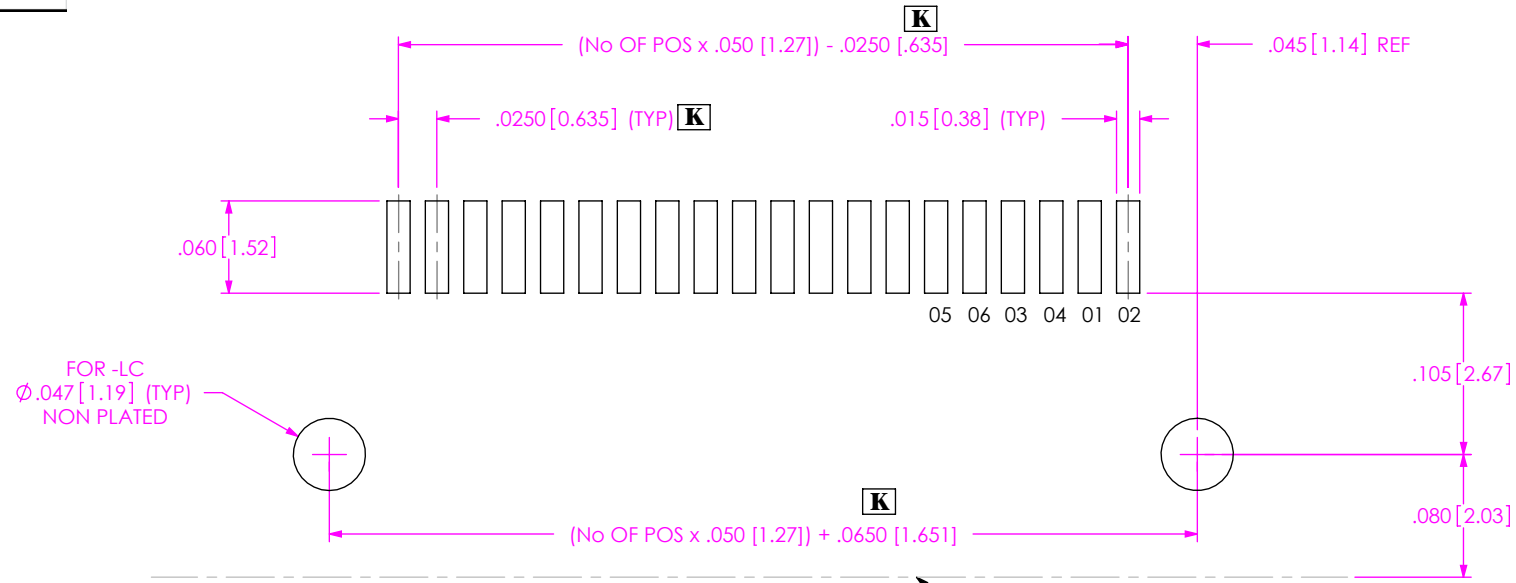

**THE DATASHEET OF
SFMH-112-02-L-D-LC**

FIG. 1
SFMH-1XX-XX-XX-D-XX-XX
INDICATES BOARD EDGE

FIG. 2
SFMH-1XX-XX-XX-D-WT-XX

PROPRIETARY NOTE
THIS DOCUMENT CONTAINS INFORMATION
CONFIDENTIAL AND PROPRIETARY TO
SAMTEC, INC. AND SHALL NOT BE REPRODUCED
OR TRANSFERRED TO OTHER DOCUMENTS OR
DISCLOSED TO OTHERS OR USED FOR ANY
PURPOSE OTHER THAN THAT WHICH IT WAS
OBTAINED WITHOUT THE EXPRESSED WRITTEN
CONSENT OF SAMTEC, INC.

samtec
520 PARK EAST BLVD, NEW ALBANY, IN 47150
PHONE: 812-944-6733 FAX: 812-948-5047
e-Mail info@SAMTEC.com code 55322

NOTE:
STENCIL TO BE .0060[.152] THICK.

FIG. 3
SFMH-1XX-XX-XX-D-XX-XX

NOTE:
STENCIL TO BE .0060[.152] THICK.