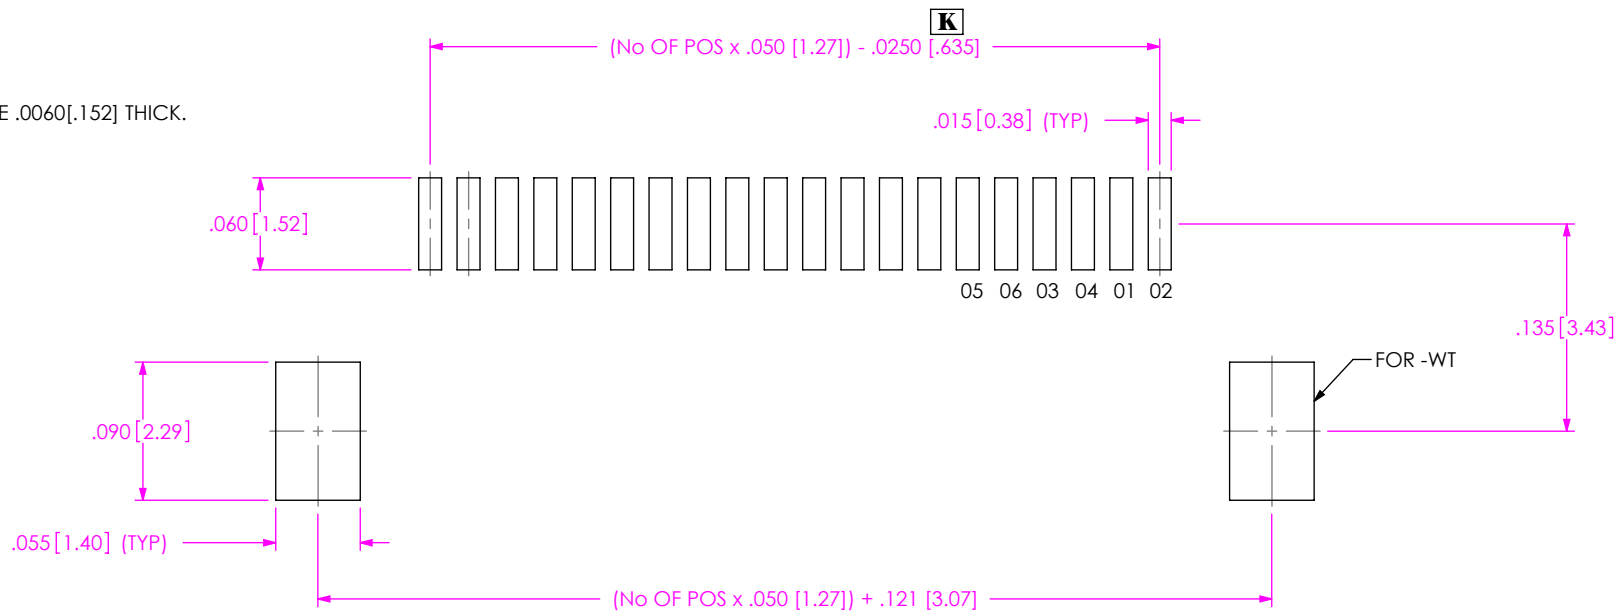

**THE DATASHEET OF
SFMH-112-02-L-D-LC**

FIG. 1
SFMH-1XX-XX-XX-D-XX-XX
INDICATES BOARD EDGE

FIG. 2
SFMH-1XX-XX-XX-D-WT-XX

PROPRIETARY NOTE
THIS DOCUMENT CONTAINS INFORMATION
CONFIDENTIAL AND PROPRIETARY TO
SAMTEC, INC. AND SHALL NOT BE REPRODUCED
OR TRANSFERRED TO OTHER DOCUMENTS OR
DISCLOSED TO OTHERS OR USED FOR ANY
PURPOSE OTHER THAN THAT WHICH IT WAS
OBTAINED WITHOUT THE EXPRESSED WRITTEN
CONSENT OF SAMTEC, INC.

samtec
520 PARK EAST BLVD, NEW ALBANY, IN 47150
PHONE: 812-944-6733 FAX: 812-948-5047
e-Mail info@SAMTEC.com code 55322

NOTE:
STENCIL TO BE .0060[.152] THICK.

FIG. 3
SFMH-1XX-XX-XX-D-XX-XX

NOTE:
STENCIL TO BE .0060[.152] THICK.