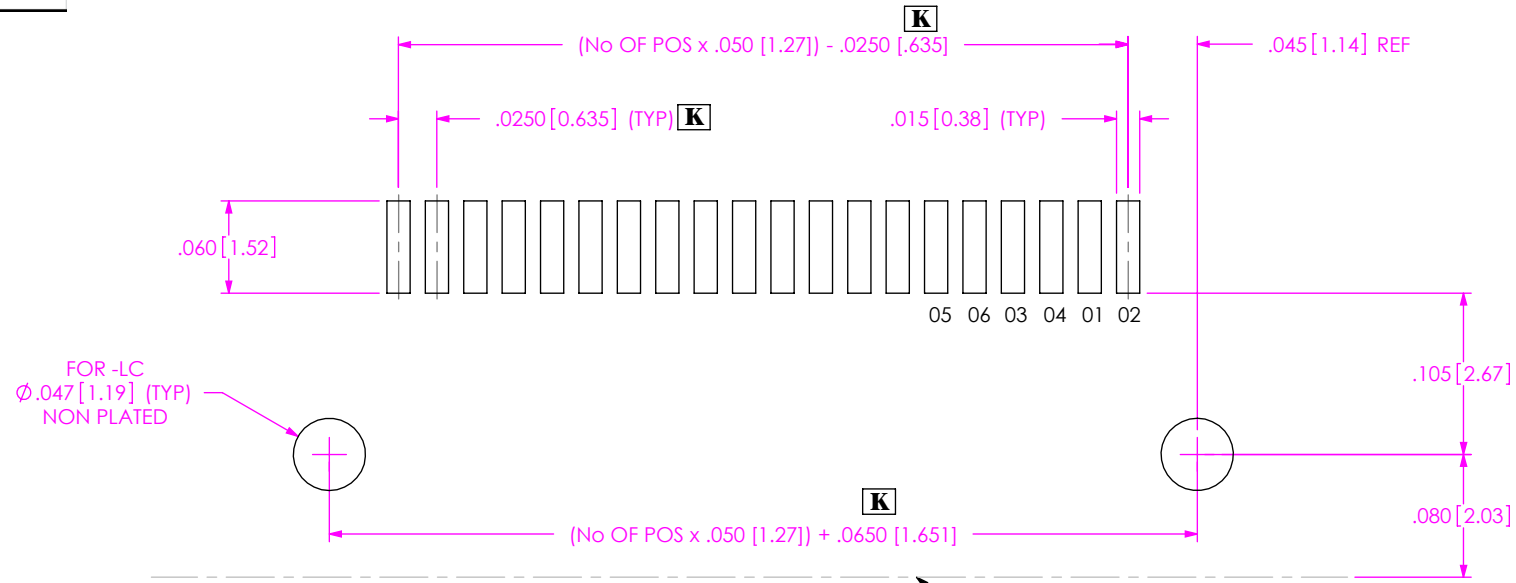

**THE DATASHEET OF
SFMH-110-02-L-D-LC**

FIG. 1
SFMH-1XX-XX-XX-D-XX-XX
INDICATES BOARD EDGE

FIG. 2
SFMH-1XX-XX-XX-D-WT-XX

PROPRIETARY NOTE
THIS DOCUMENT CONTAINS INFORMATION
CONFIDENTIAL AND PROPRIETARY TO
SAMTEC, INC. AND SHALL NOT BE REPRODUCED
OR TRANSFERRED TO OTHER DOCUMENTS OR
DISCLOSED TO OTHERS OR USED FOR ANY
PURPOSE OTHER THAN THAT WHICH IT WAS
OBTAINED WITHOUT THE EXPRESSED WRITTEN
CONSENT OF SAMTEC, INC.

samtec
520 PARK EAST BLVD, NEW ALBANY, IN 47150
PHONE: 812-944-6733 FAX: 812-948-5047
e-Mail info@SAMTEC.com code 55322

NOTE:
STENCIL TO BE .0060[.152] THICK.

FIG. 3
SFMH-1XX-XX-XX-D-XX-XX

NOTE:
STENCIL TO BE .0060[.152] THICK.