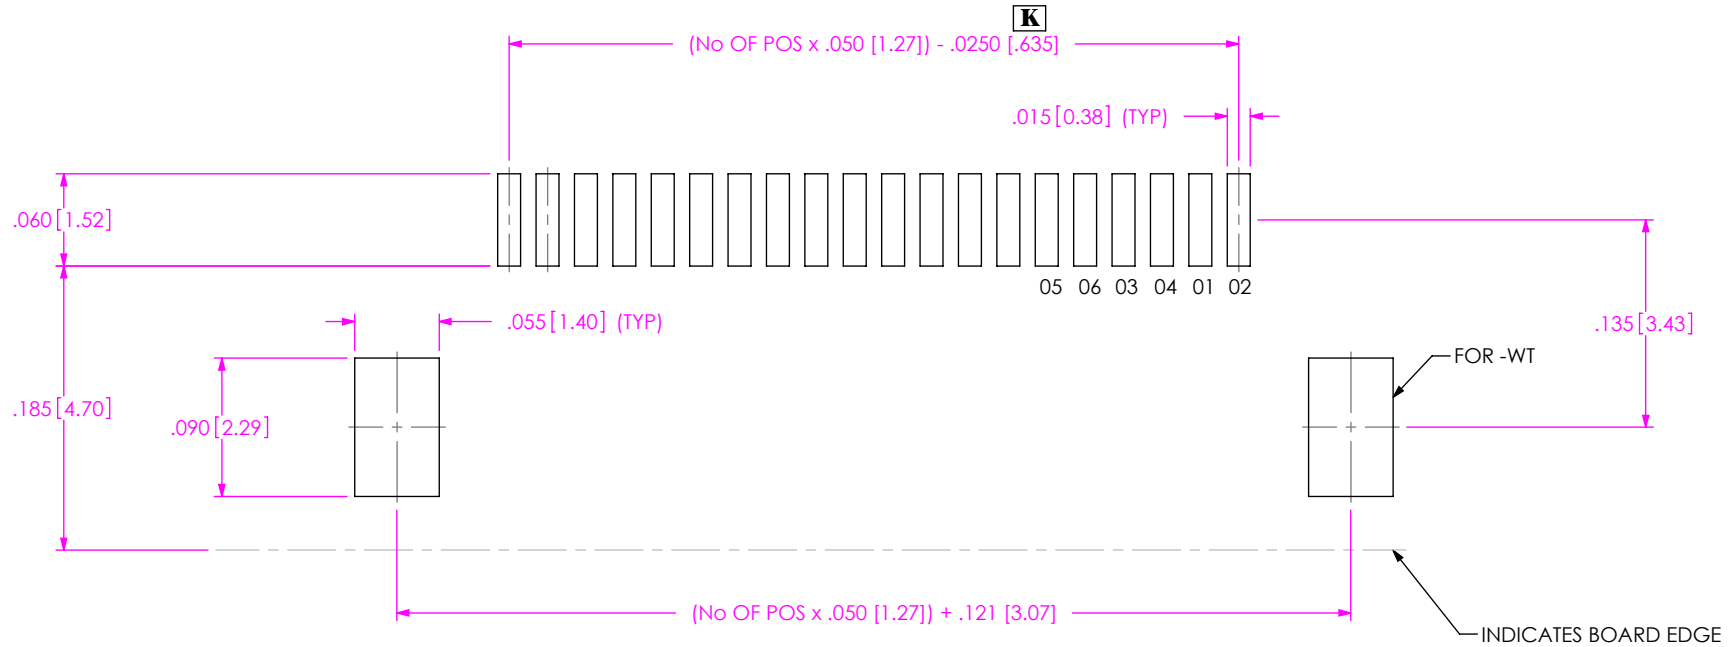

**THE DATASHEET OF
SFMH-110-02-L-D-LC**

FIG. 1
SFMH-1XX-XX-XX-D-XX-XX
INDICATES BOARD EDGE

FIG. 2
SFMH-1XX-XX-XX-D-WT-XX

PROPRIETARY NOTE
THIS DOCUMENT CONTAINS INFORMATION
CONFIDENTIAL AND PROPRIETARY TO
SAMTEC, INC. AND SHALL NOT BE REPRODUCED
OR TRANSFERRED TO OTHER DOCUMENTS OR
DISCLOSED TO OTHERS OR USED FOR ANY
PURPOSE OTHER THAN THAT WHICH IT WAS
OBTAINED WITHOUT THE EXPRESSED WRITTEN
CONSENT OF SAMTEC, INC.

samtec
520 PARK EAST BLVD, NEW ALBANY, IN 47150
PHONE: 812-944-6733 FAX: 812-948-5047
e-Mail info@SAMTEC.com code 55322

NOTE:
STENCIL TO BE .0060[.152] THICK.

FIG. 3
SFMH-1XX-XX-XX-D-XX-XX

NOTE:
STENCIL TO BE .0060[.152] THICK.