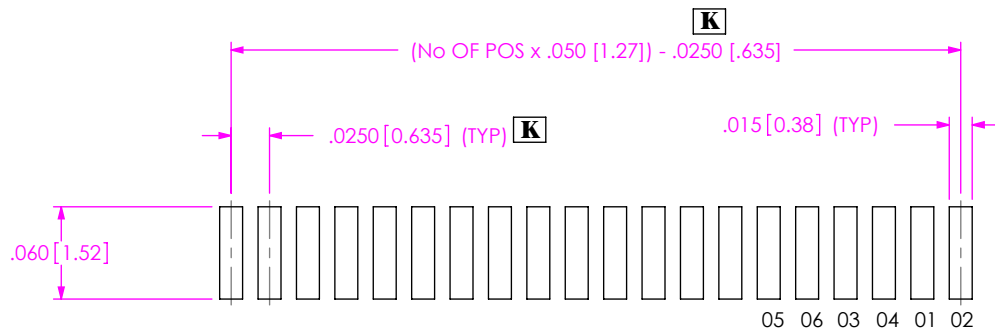

**THE DATASHEET OF
SFMH-110-02-L-D-LC**

FIG. 1
SFMH-1XX-XX-XX-D-XX-XX
INDICATES BOARD EDGE

FIG. 2
SFMH-1XX-XX-XX-D-WT-XX

PROPRIETARY NOTE
THIS DOCUMENT CONTAINS INFORMATION
CONFIDENTIAL AND PROPRIETARY TO
SAMTEC, INC. AND SHALL NOT BE REPRODUCED
OR TRANSFERRED TO OTHER DOCUMENTS OR
DISCLOSED TO OTHERS OR USED FOR ANY
PURPOSE OTHER THAN THAT WHICH IT WAS
OBTAINED WITHOUT THE EXPRESSED WRITTEN
CONSENT OF SAMTEC, INC.

samtec
520 PARK EAST BLVD, NEW ALBANY, IN 47150
PHONE: 812-944-6733 FAX: 812-948-5047
e-Mail info@SAMTEC.com code 55322

NOTE:
STENCIL TO BE .0060[.152] THICK.

FIG. 3
SFMH-1XX-XX-XX-D-XX-XX

NOTE:
STENCIL TO BE .0060[.152] THICK.