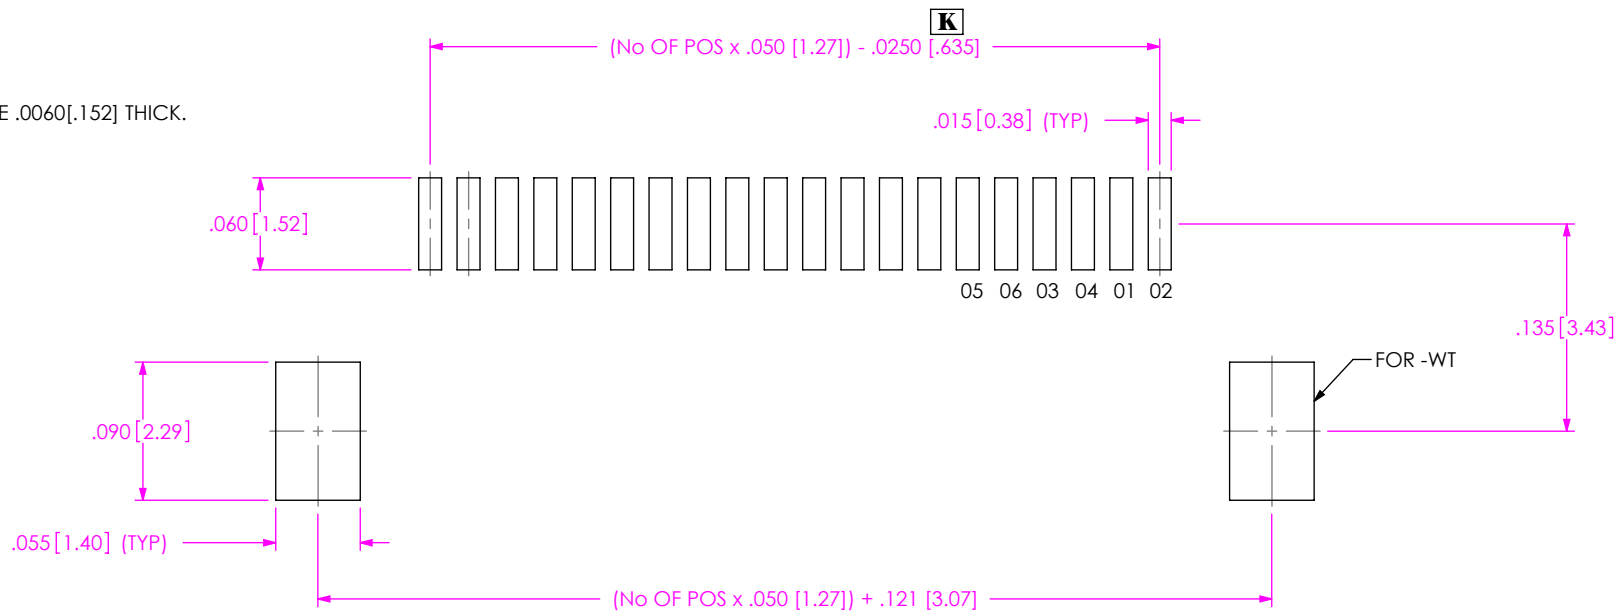

**THE DATASHEET OF
SFMH-110-02-L-D-LC**

FIG. 1
SFMH-1XX-XX-XX-D-XX-XX
INDICATES BOARD EDGE

FIG. 2
SFMH-1XX-XX-XX-D-WT-XX

PROPRIETARY NOTE
THIS DOCUMENT CONTAINS INFORMATION
CONFIDENTIAL AND PROPRIETARY TO
SAMTEC, INC. AND SHALL NOT BE REPRODUCED
OR TRANSFERRED TO OTHER DOCUMENTS OR
DISCLOSED TO OTHERS OR USED FOR ANY
PURPOSE OTHER THAN THAT WHICH IT WAS
OBTAINED WITHOUT THE EXPRESSED WRITTEN
CONSENT OF SAMTEC, INC.

samtec
520 PARK EAST BLVD, NEW ALBANY, IN 47150
PHONE: 812-944-6733 FAX: 812-948-5047
e-Mail info@SAMTEC.com code 55322

NOTE:
STENCIL TO BE .0060[.152] THICK.

FIG. 3
SFMH-1XX-XX-XX-D-XX-XX

NOTE:
STENCIL TO BE .0060[.152] THICK.