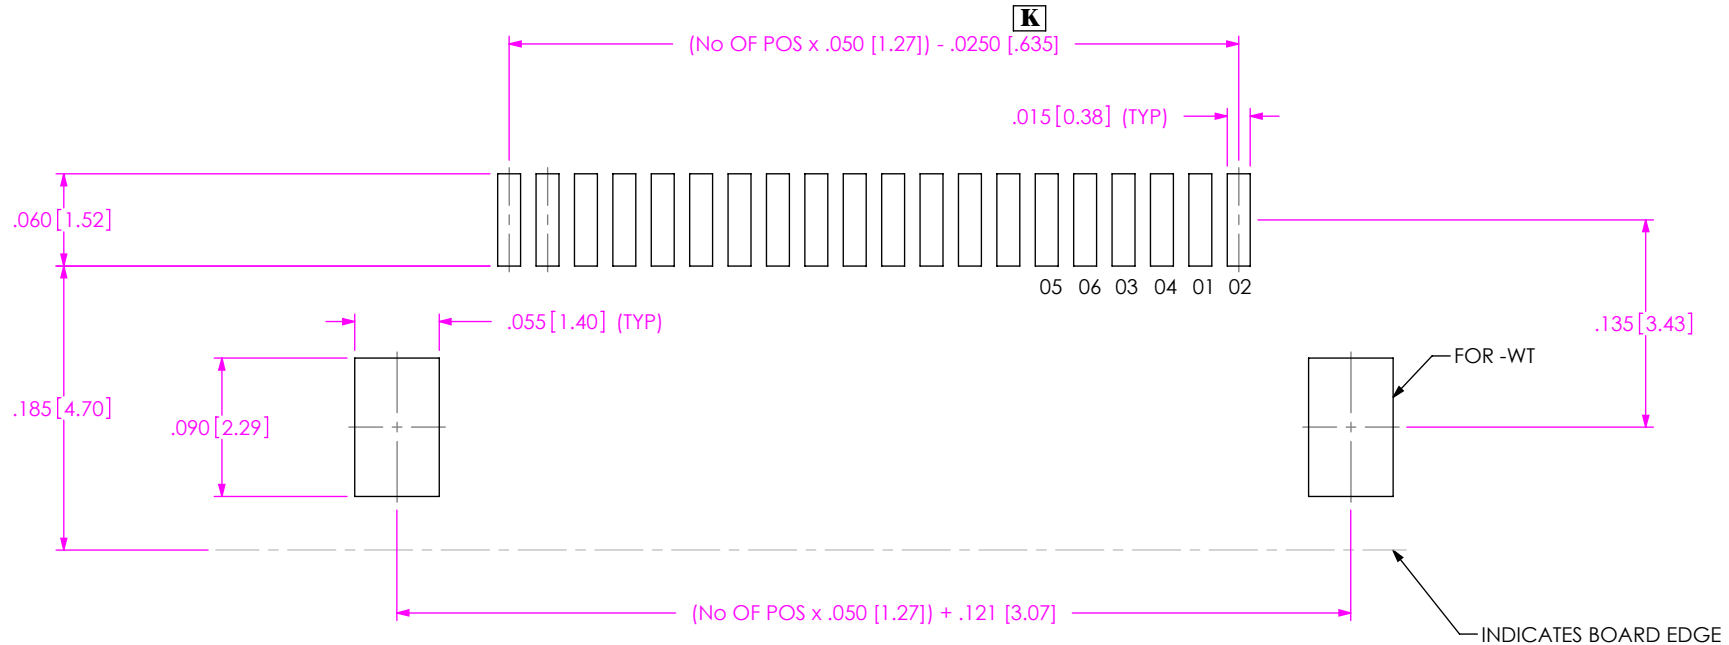

FIG. 1
SFMH-1XX-XX-XX-D-XX-XX
INDICATES BOARD EDGE

FIG. 2
SFMH-1XX-XX-XX-D-WT-XX

PROPRIETARY NOTE
THIS DOCUMENT CONTAINS INFORMATION
CONFIDENTIAL AND PROPRIETARY TO
SAMTEC, INC. AND SHALL NOT BE REPRODUCED
OR TRANSFERRED TO OTHER DOCUMENTS OR
DISCLOSED TO OTHERS OR USED FOR ANY
PURPOSE OTHER THAN THAT WHICH IT WAS
OBTAINED WITHOUT THE EXPRESSED WRITTEN
CONSENT OF SAMTEC, INC.

samtec
520 PARK EAST BLVD, NEW ALBANY, IN 47150
PHONE: 812-944-6733 FAX: 812-948-5047
e-Mail info@SAMTEC.com code 55322

NOTE:
STENCIL TO BE .0060[.152] THICK.

FIG. 3
SFMH-1XX-XX-XX-D-XX-XX

NOTE:
STENCIL TO BE .0060[.152] THICK.