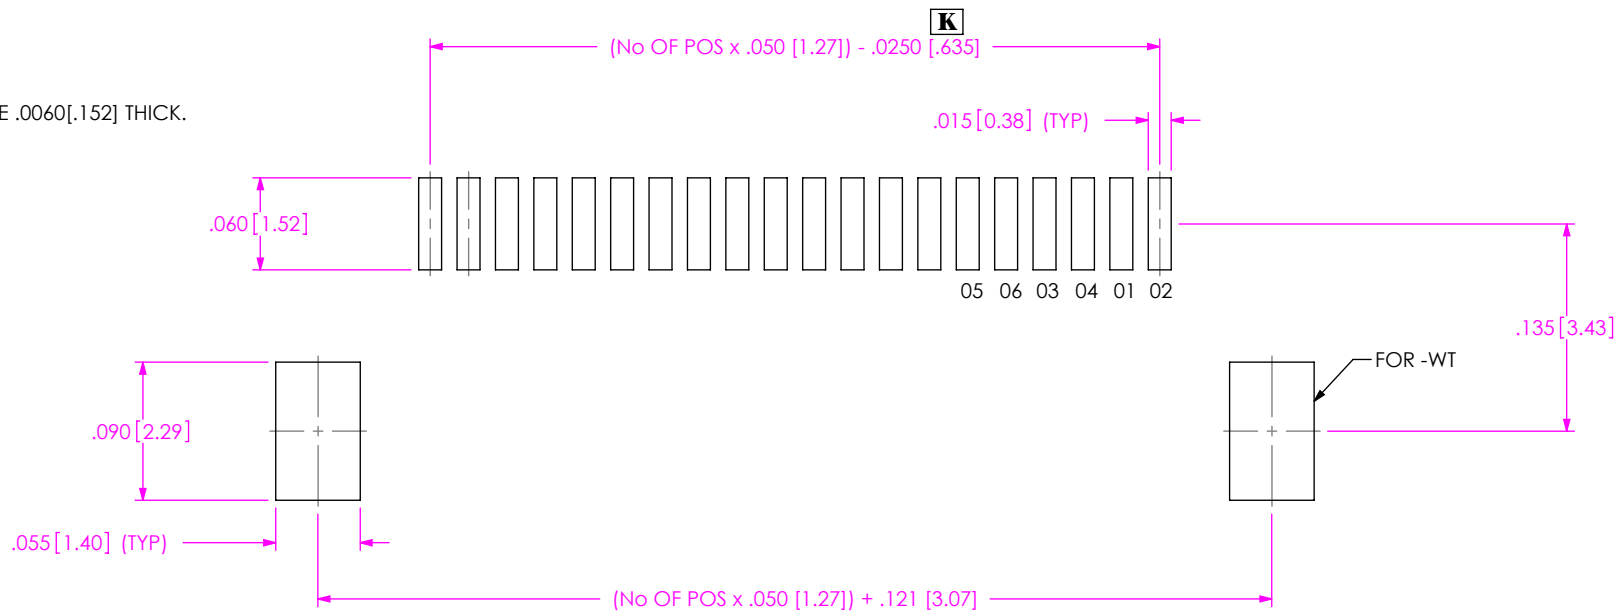

FIG. 1
SFMH-1XX-XX-XX-D-XX-XX
INDICATES BOARD EDGE

FIG. 2
SFMH-1XX-XX-XX-D-WT-XX

PROPRIETARY NOTE
THIS DOCUMENT CONTAINS INFORMATION
CONFIDENTIAL AND PROPRIETARY TO
SAMTEC, INC. AND SHALL NOT BE REPRODUCED
OR TRANSFERRED TO OTHER DOCUMENTS OR
DISCLOSED TO OTHERS OR USED FOR ANY
PURPOSE OTHER THAN THAT WHICH IT WAS
OBTAINED WITHOUT THE EXPRESSED WRITTEN
CONSENT OF SAMTEC, INC.

samtec
520 PARK EAST BLVD, NEW ALBANY, IN 47150
PHONE: 812-944-6733 FAX: 812-948-5047
e-Mail info@SAMTEC.com code 55322

NOTE:
STENCIL TO BE .0060[.152] THICK.

FIG. 3
SFMH-1XX-XX-XX-D-XX-XX

NOTE:
STENCIL TO BE .0060[.152] THICK.