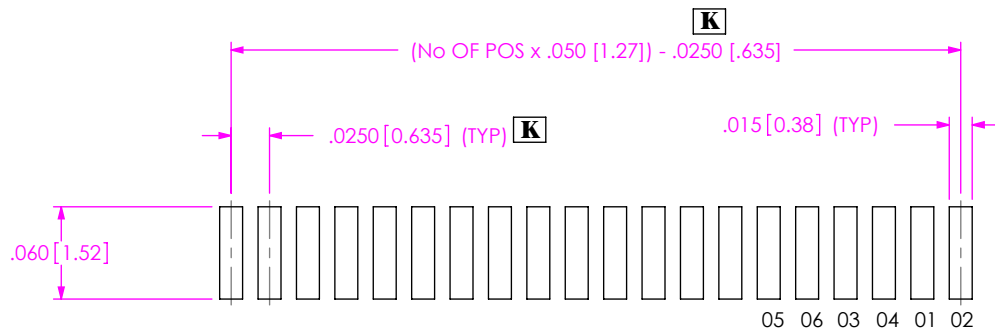

FIG. 1
SFMH-1XX-XX-XX-D-XX-XX
INDICATES BOARD EDGE

FIG. 2
SFMH-1XX-XX-XX-D-WT-XX

PROPRIETARY NOTE
THIS DOCUMENT CONTAINS INFORMATION
CONFIDENTIAL AND PROPRIETARY TO
SAMTEC, INC. AND SHALL NOT BE REPRODUCED
OR TRANSFERRED TO OTHER DOCUMENTS OR
DISCLOSED TO OTHERS OR USED FOR ANY
PURPOSE OTHER THAN THAT WHICH IT WAS
OBTAINED WITHOUT THE EXPRESSED WRITTEN
CONSENT OF SAMTEC, INC.

samtec
520 PARK EAST BLVD, NEW ALBANY, IN 47150
PHONE: 812-944-6733 FAX: 812-948-5047
e-Mail info@SAMTEC.com code 55322

NOTE:
STENCIL TO BE .0060[.152] THICK.

FIG. 3
SFMH-1XX-XX-XX-D-XX-XX

NOTE:
STENCIL TO BE .0060[.152] THICK.