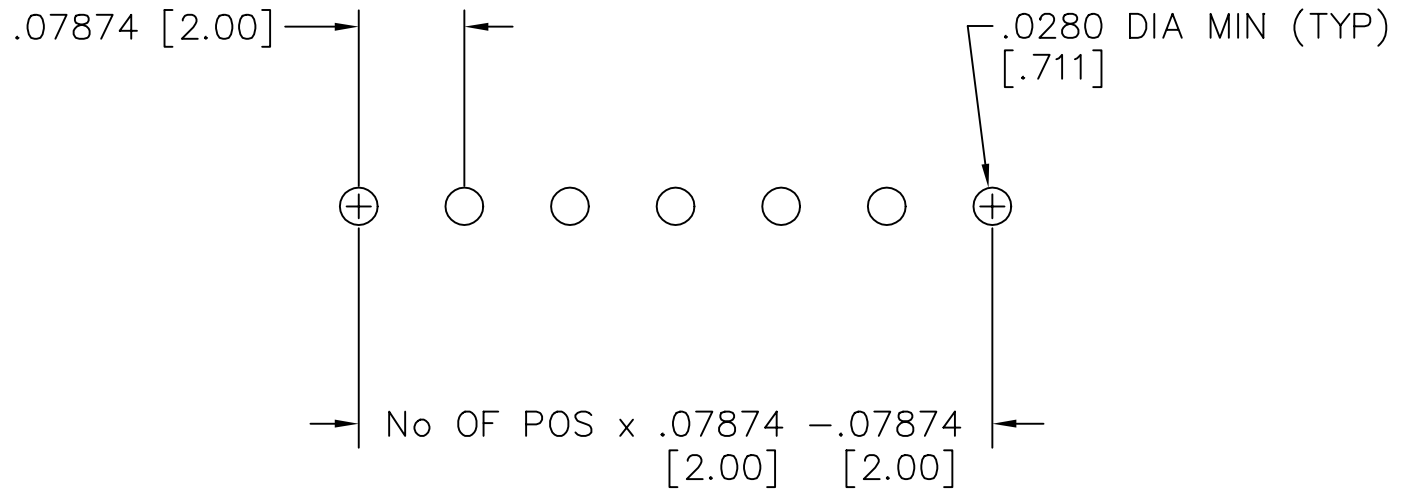

**THE DATASHEET OF  
MMS-111-01-L-SV**

REV A

# RECOMMENDED P.C. BOARD LAYOUT FOR MMS-01 SV

DIMENSIONS IN BRACKETS [ ] ARE IN MILLIMETERS

MISC\MKTG\FOOTPRINT  
MMS01SV

810 PROGRESS BLVD. NEW ALBANY, INDIANA 47150  
PHONE (812) 944-6733 P.O. BOX 1147

PLOT SCALE: 1 = .1