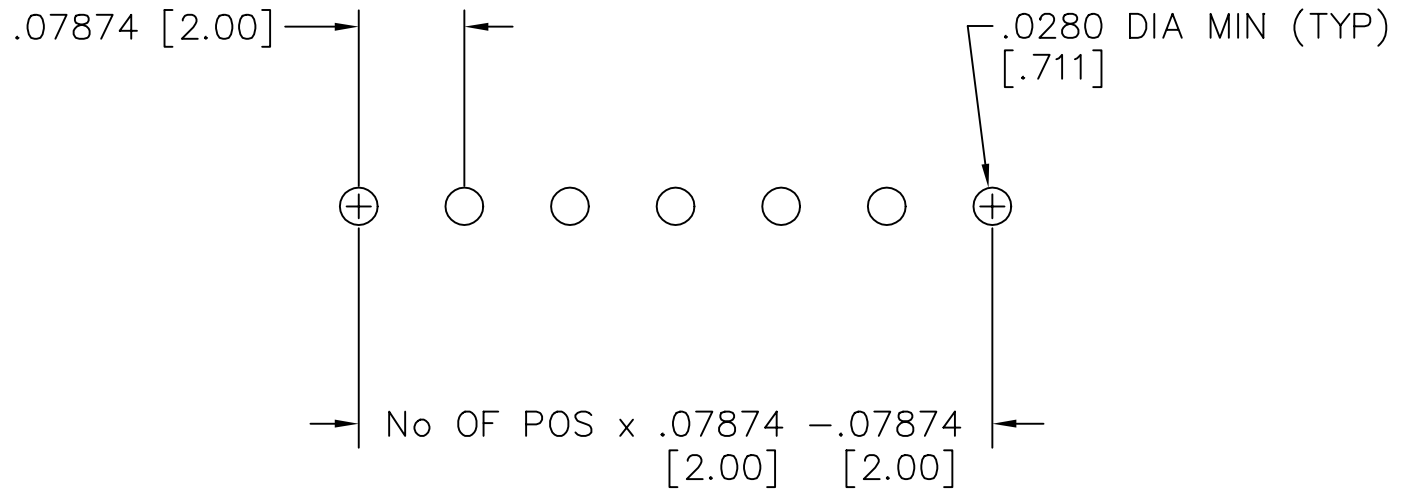

**THE DATASHEET OF
MMS-131-01-L-SV**

REV A

RECOMMENDED P.C. BOARD LAYOUT FOR MMS-01 SV

DIMENSIONS IN BRACKETS [] ARE IN MILLIMETERS

MISC\MKTG\FOOTPRINT
MMS01SV

810 PROGRESS BLVD. NEW ALBANY, INDIANA 47150
PHONE (812) 944-6733 P.O. BOX 1147

PLOT SCALE: 1 = .1

Looking for pricing, stock, or lifecycle information?

Click below to explore more details on WIN SOURCE:

 [View MMS-131-01-L-SV on WIN SOURCE](#)

 [Samtec Inc. Information](#)

Optimize Your Supply Chain with WIN SOURCE Solutions